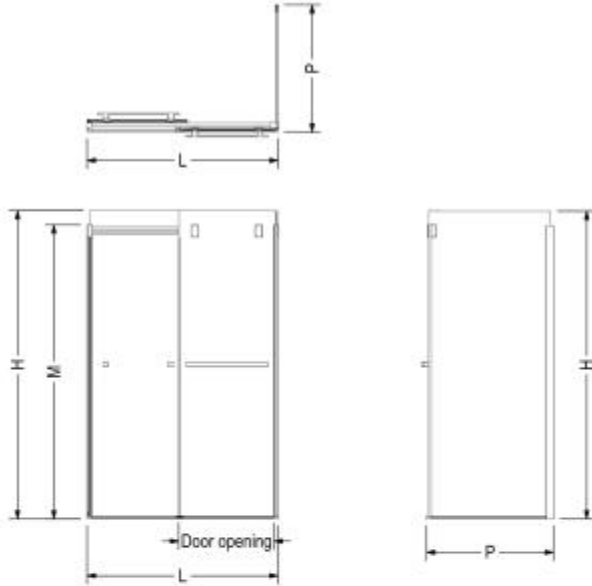

## Standard Features:

- Fits with Duel and Inverto alcove showers doors, add 1 return panel for a corner unit
- Glass panels 5/16 in. (8 mm) with Lotus glass protection on both side
- Available in 32 in., 34 in. or 36 in. wide by 74 in. high panels
- Available in 3 finishes: Chrome, Brushed Nickel and Dark Bronze

# Return Panel 74 Return Panel for 34 in. Base

**Model number:**

137312

**Dimensions:** 74"

**Installation:**

**Material:**

STANDARD

Code	Description	H	M	L Adjustable	P Adjustable	Door Opening	Wall Adjustment
136271	Duel 44" - 47" x 70 1/2"	74"	70 1/2"	44" - 47"	-	18 1/2" - 21 1/2"	3/4"
136272	Duel 56" - 59" x 70 1/2"	74"	70 1/2"	56" - 59"	-	24 1/2" - 27 1/2"	3/4"
138761	Inverto 44" - 47" x 70 1/2"	74"	70 1/2"	44" - 47"	-	18 1/2" - 21 1/2"	3/4"
138762	Inverto 56" - 59" x 70 1/2"	74"	70 1/2"	56" - 59"	-	24 1/2" - 27 1/2"	3/4"
137310	Return Panel 74 for 32"	74"	70 1/2"	-	30 1/4" - 31"	-	3/4"
137312	Return Panel 74 for 34"	74"	70 1/2"	-	32 1/4" - 33"	-	3/4"
137311	Return Panel 74 for 36"	74"	70 1/2"	-	34 1/4" - 35"	-	3/4"

All dimensions are approximate. Structure measurements must be verified against the unit to ensure proper fit.

## Dimensions

74 in.  
(1880 mm)