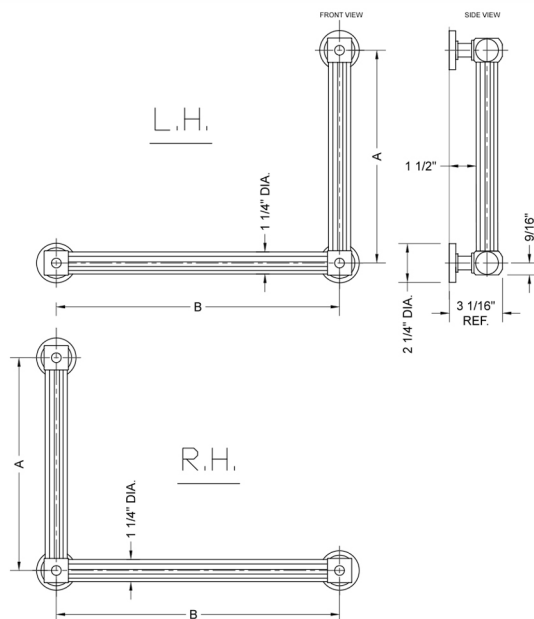

G71 24H x 32W 90° Left Hand Grab Bar

Model #: **G71-24H-32W-LH-**

FEATURES:

- ADA compliant when properly installed
- All brass construction, fully polished & plated
- All grab bars can be custom sized. Contact JACLO for pricing & availability
- Optional handshower sliders and toilet paper/wash cloth holders can be added only upon initial order
- Grab bars over 32" REQUIRE a middle post

SPECIFICATION DRAWING:

BRASS LUXURY GRAB BAR			
PART. #	DESCRIPTION	A H	B W
G71-12H-12W	CENTER TO CENTER	12"	12"
G71-12H-16W	CENTER TO CENTER	12"	16"
G71-12H-24W	CENTER TO CENTER	12"	24"
G71-12H-32W	CENTER TO CENTER	12"	32"
G71-16H-12W	CENTER TO CENTER	16"	12"
G71-16H-16W	CENTER TO CENTER	16"	16"
G71-16H-24W	CENTER TO CENTER	16"	24"
G71-16H-32W	CENTER TO CENTER	16"	32"
G71-24H-12W	CENTER TO CENTER	24"	12"
G71-24H-16W	CENTER TO CENTER	24"	16"
G71-24H-24W	CENTER TO CENTER	24"	24"
G71-24H-32W	CENTER TO CENTER	24"	32"
G71-32H-12W	CENTER TO CENTER	32"	12"
G71-32H-16W	CENTER TO CENTER	32"	16"
G71-32H-24W	CENTER TO CENTER	32"	24"
G71-32H-32W	CENTER TO CENTER	32"	32"