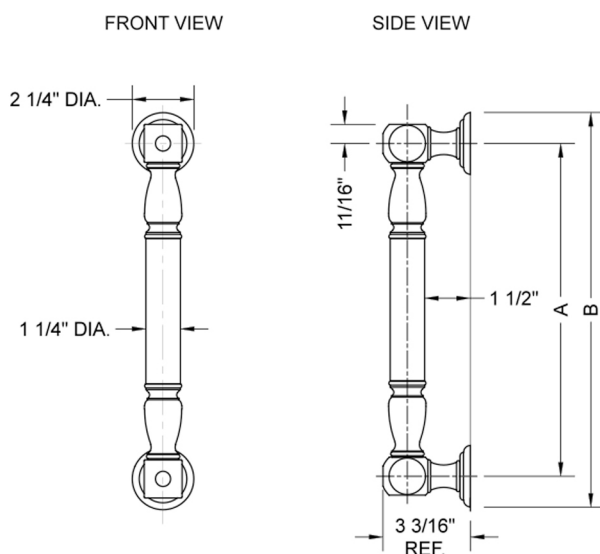

12" G20 Straight Grab Bar

Model #: G20-12-

FEATURES:

- ADA compliant when properly installed
- All brass construction, fully polished & plated
- All grab bars can be custom sized. Contact JACLO for pricing & availability
- Optional handshower sliders and toilet paper/wash cloth holders can be added only upon initial order
- Grab bars over 32" REQUIRE a middle post

SPECIFICATION DRAWING:

BRASS LUXURY GRAB BAR			
PART. #	DESCRIPTION	A	B
G20-12-XX	12" CENTER TO CENTER	12"	14 1/4"
G20-16-XX	16" CENTER TO CENTER	16"	18 1/4"
G20-18-XX	18" CENTER TO CENTER	18"	20 1/4"
G20-24-XX	24" CENTER TO CENTER	24"	26 1/4"
G20-32-XX	32" CENTER TO CENTER	32"	34 1/4"
*NOTE: GRAB BARS OVER 32" REQUIRE A MIDDLE POST			
G20-36-XX	36" CENTER TO CENTER	36"	38 1/4"
G20-42-XX	42" CENTER TO CENTER	42"	44 1/4"
G20-48-XX	48" CENTER TO CENTER	48"	50 1/4"
G20-60-XX	60" CENTER TO CENTER	60"	62 1/4"