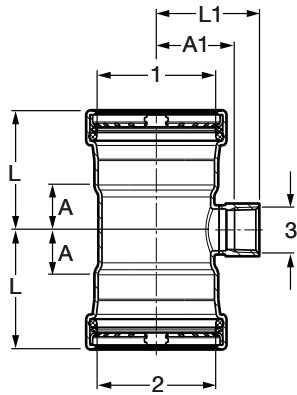

Viega ProPress XL-C Tee P x P x FPT - Model 0917.2XL

Part No.	Size			A (in)	A1 (in)	L (in)	L1 (in)
	1	2	3				
20883	2½	2½	¾ FPT	1.02	1.78	2.72	2.34
20878	2½	2½	2 FPT	1.54	1.90	3.23	2.60
20893	3	3	¾ FPT	1.04	2.03	3.01	2.59
20888	3	3	2 FPT	1.56	2.16	3.52	2.85
20873	4	4	¾ FPT	1.08	2.53	3.34	3.09
20868	4	4	2 FPT	1.59	2.69	3.96	3.38

Viega ProPress XL-C Cap P - Model 0956XL

Part No.	Size	A (in)	L (in)
	1		
20833	2½	0.39	2.11
20843	3	0.39	2.36
20848	4	0.39	2.76