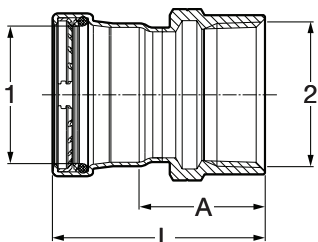

Viega ProPress XL-C Adapter P x FPT - Model 0912XL

Part No.	Size (in)	A (in)	L (in)
	1 2		
20819	2½ x 2½ FPT	1.53	4.15
20829	3 x 3 FPT	1.84	4.82
20839	4 x 4 FPT	2.09	5.55