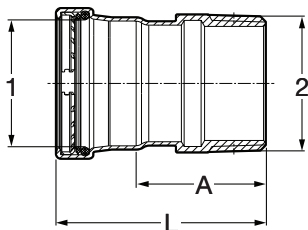

Viega ProPress XL-C Adapter P x MPT - Model 0911XL

Part No.	Size (in)	A (in)	L (in)
	1 2		
20823	2½ x 2½ MPT	2.76	4.45
20828	3 x 3 MPT	2.84	4.80
20838	4 x 4 MPT	3.10	5.46