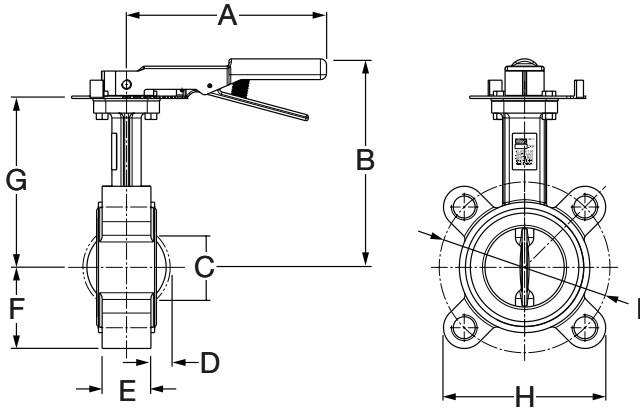

Viega ProPress XL-C Cap P - Model 0956XL

Part No.	Size	A (in)	L (in)
	1		
20833	2½	0.39	2.11
20843	3	0.39	2.36
20848	4	0.39	2.76

Viega ProPress XL-C Adapter Flange P x Flange - Model 0959.5XL

Part No.	Size (in)	A (in)	L (in)	b (in)	k (in)	D (in)	d (in)
	1						
20853	2½	1.09	2.79	0.70	5.51	7.09	0.75
20858	3	1.20	3.17	0.79	5.98	7.48	0.75

Viega ProPress XL-C Adapter Flange P x Flange - Model 0959.5XL

Part No.	Size (in)	A (in)	L (in)	b (in)	k (in)	D (in)	d (in)
	1						
20863	4	1.29	3.66	0.86	7.52	9.06	0.75

Butterfly Valve - Model 2873.81

Part No.	Size (in)	A (in)	B (in)	C (in)	D (in)	E (in)	F (in)	G (in)	H (in)	I (in)
22074	2½	6.50	7.40	2.17	0.43	1.81	2.64	5.35	5.20	5.51
22075	3	7.28	7.64	2.80	0.67	1.81	2.82	5.59	7.01	5.98

Butterfly Valve - Model 2873.81