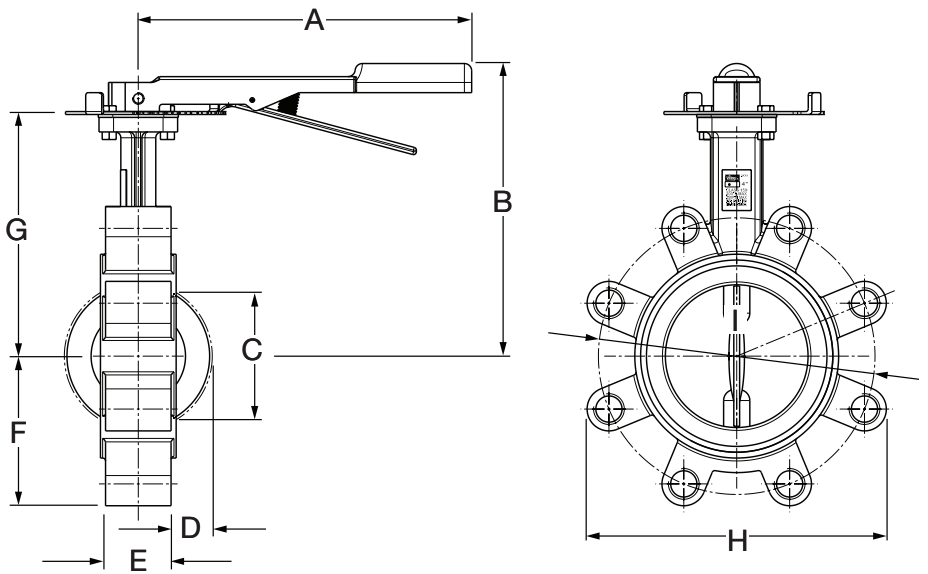

Viega ProPress XL-C Cap P - Model 0956XL

Part No.	Size	A (in)	L (in)
	1		
20833	2½	0.39	2.11
20843	3	0.39	2.36
20848	4	0.39	2.76

Viega ProPress XL-C Adapter Flange P x Flange - Model 0959.5XL

Part No.	Size (in)	A (in)	L (in)	b (in)	k (in)	D (in)	d (in)
	1						
20853	2½	1.09	2.79	0.70	5.51	7.09	0.75
20858	3	1.20	3.17	0.79	5.98	7.48	0.75

Viega ProPress XL-C Adapter Flange P x Flange - Model 0959.5XL

Part No.	Size (in)	A (in)	L (in)	b (in)	k (in)	D (in)	d (in)
	1						
20863	4	1.29	3.66	0.86	7.52	9.06	0.75

Butterfly Valve - Model 2873.81

Part No.	Size (in)	A (in)	B (in)	C (in)	D (in)	E (in)	F (in)	G (in)	H (in)	I (in)
22074	2½	6.50	7.40	2.17	0.43	1.81	2.64	5.35	5.20	5.51
22075	3	7.28	7.64	2.80	0.67	1.81	2.82	5.59	7.01	5.98

Butterfly Valve - Model 2873.81

Part No.	Size (in)	A (in)	B (in)	C (in)	D (in)	E (in)	F (in)	G (in)	H (in)	I (in)
22076	4	9.06	8.47	3.54	0.91	2.05	3.62	6.42	8.27	7.48

V Viega LLC
 585 Interlocken Blvd.
 Broomfield, CO 80021

Phone (800) 976-9819
www.viega.us