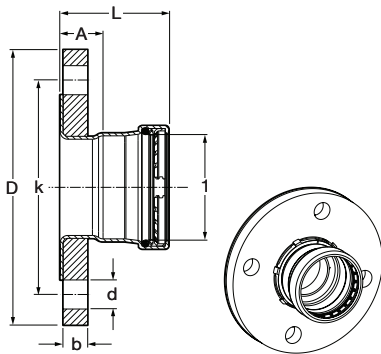

Viega ProPress XL-C Adapter Flange P x Flange - Model 0959.5XL

Part No.	Size (in)	A (in)	L (in)	b (in)	k (in)	D (in)	d (in)
	1						
20853	2½	1.09	2.79	0.70	5.51	7.09	0.75
20858	3	1.20	3.17	0.79	5.98	7.48	0.75