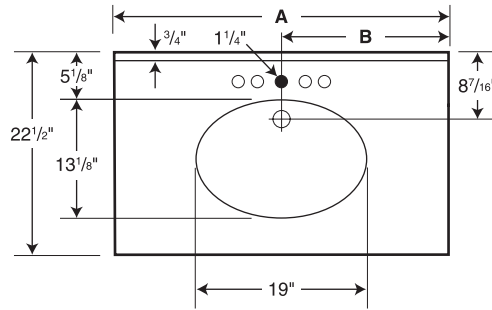

Swanstone Chesapeake Single Bowl Vanity Tops

WARRANTY
Limited Lifetime – Residential
Limited 25-year – Commercial

Manufactured from Swanstone solid surface
(See page 2 for detailed information.)

Recommended for high-use traffic areas and commercial surfaces.

FEATURES

- Reinforced solid surface means color and texture run all the way through and cannot wear away.
- Coordinates with other Swanstone products.
- Easily accommodates all faucet styles.
- Chemical resistant—acetone will not harm.
- Heat resistant—hot curling irons will not damage it.
- Make-up and hair-dye can be buffed with household cleansers.
- Heat, stain and scratch resistant for lasting beauty.
- Larger bowl, thicker edge and taller back splash is an updated version of our Ellipse vanity top.

○ Drill Points ● Pre-drilled

Capacity: 2 gallons to overflow

Model	A	B
CH1B2225	25"	12-1/2"
CH1B2231	31"	15-1/2"
CH1B2237	37"	18-1/2"
CH1B2243	43"	21-1/2"
CH1B2249	49"	24-1/2"
CH1B2255	55"	27-1/2"
CH1B2261	61"	30-1/2"

SPECIFICATIONS

Swanstone Chesapeake Single Bowl Vanity Tops

Model	Part	Nominal Dimensions	Ship Wt. Lb.	Ship FedEx	Carton Dims. In.	Cu. Ft.
CH1B2225	CH02225	22-1/2" D x 25" W	22	FedEx	28 x 26 x 14	5.90
CH1B2231	CH02231	22-1/2" D x 31" W	27	FedEx	35 x 26 x 14	7.37
CH1B2237	CH02237	22-1/2" D x 37" W	28	FedEx	41 x 26 x 14	8.64
CH1B2243	CH02243	22-1/2" D x 43" W	40	FedEx	47 x 26 x 14	9.90
CH1B2249	CH02249	22-1/2" D x 49" W	46	-	53 x 26 x 14	11.16
CH1B2255	CH02255	22-1/2" D x 55" W	52	-	58 x 25 x 13	10.91
CH1B2261	CH02261	22-1/2" D x 61" W	59	-	64 x 27 x 14	14.00

Includes: One compression-molded vanity top with overflow, integral bowl and backsplash.

Packaging: Each unit is packed in a rectangular carton.

ACCESSORIES

- Optional CHVTSS Side Splash available (See page 83)
- Optional Front and Side Apron available (See page 83)

STANDARDS AND RATINGS

American National Standard Institute—ANSI Z124.3

International Association of Plumbing and Mechanical Officials (IAPMO)—Listed

cUPC listed—Certified to CSA Test Standard B45.5 by IAPMO

Uniform Plumbing Code (UPC)

For a complete list of tests and results see the Technical Data Sheet.

SUPPORT DOCUMENTS

Installation instructions available at swanstone.com.

MADE IN USA

COLORS

Solid Colors:

- White (010)
- Bisque (018)
- Bone (037)

Aggregate Colors:

- Arctic Granite (035)
- Baby's Breath (168)
- Barley (091)
- Bermuda Sand (040)
- Canyon (124)
- Cloud Bone (126)
- Cloud White (125)
- Glacier (121)
- Golden Steppe (128)
- Gray Granite (042)
- Ice (130)
- Mountain Haze (129)

- Night Sky (012)
- Pebble (072)
- Prairie (122)
- Tahiti Desert (050)
- Tahiti Gray (053)
- Tahiti Ivory (059)
- Tahiti Matrix (058)
- Tahiti Sand (051)
- Tahiti White (011)
- Tundra (131)

Our Planet Colors

MAINTENANCE AND CLEANING INFORMATION

Cleaning regularly with common household liquid cleaners is recommended. If necessary abrasive liquids or detergents are safe and effective for use with nylon scouring pads, sponges, Mr. Clean® Magic Eraser® or other similar products. Mineral-stain removers are acceptable as well. **Do not** use metal scouring pads.