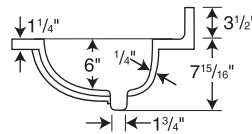

Capacity: 2 gallons to overflow

Model	A	B
CH1B2225	25"	12-1/2"
CH1B2231	31"	15-1/2"
CH1B2237	37"	18-1/2"
CH1B2243	43"	21-1/2"
CH1B2249	49"	24-1/2"
CH1B2255	55"	27-1/2"
CH1B2261	61"	30-1/2"

SPECIFICATIONS

Swanstone Chesapeake Single Bowl Vanity Tops

Model	Part	Nominal Dimensions	Ship Wt. Lb.	Ship FedEx	Carton Dims. In.	Cu. Ft.
CH1B2225	CH02225	22-1/2" D x 25" W	22	FedEx	28 x 26 x 14	5.90
CH1B2231	CH02231	22-1/2" D x 31" W	27	FedEx	35 x 26 x 14	7.37
CH1B2237	CH02237	22-1/2" D x 37" W	28	FedEx	41 x 26 x 14	8.64
CH1B2243	CH02243	22-1/2" D x 43" W	40	FedEx	47 x 26 x 14	9.90
CH1B2249	CH02249	22-1/2" D x 49" W	46	-	53 x 26 x 14	11.16
CH1B2255	CH02255	22-1/2" D x 55" W	52	-	58 x 25 x 13	10.91
CH1B2261	CH02261	22-1/2" D x 61" W	59	-	64 x 27 x 14	14.00

Includes: One compression-molded vanity top with overflow, integral bowl and backsplash.

Packaging: Each unit is packed in a rectangular carton.

ACCESSORIES

- Optional CHVTSS Side Splash available (See page 83)
- Optional Front and Side Apron available (See page 83)

STANDARDS AND RATINGS

American National Standard Institute—ANSI Z124.3

International Association of Plumbing and Mechanical Officials (IAPMO)—Listed

cUPC listed—Certified to CSA Test Standard B45.5 by IAPMO

Uniform Plumbing Code (UPC)

For a complete list of tests and results see the Technical Data Sheet.

SUPPORT DOCUMENTS

Installation instructions available at swanstone.com.

MADE IN USA

COLORS

Solid Colors:

- White (010)
- Bisque (018)
- Bone (037)

Aggregate Colors:

- Arctic Granite (035)
- Baby's Breath (168)
- Barley (091)
- Bermuda Sand (040)
- Canyon (124)
- Cloud Bone (126)
- Cloud White (125)
- Glacier (121)
- Golden Steppe (128)
- Gray Granite (042)
- Ice (130)
- Mountain Haze (129)

- Night Sky (012)
- Pebble (072)
- Prairie (122)
- Tahiti Desert (050)
- Tahiti Gray (053)
- Tahiti Ivory (059)
- Tahiti Matrix (058)
- Tahiti Sand (051)
- Tahiti White (011)
- Tundra (131)

Our Planet Colors

MAINTENANCE AND CLEANING INFORMATION

Cleaning regularly with common household liquid cleaners is recommended. If necessary abrasive liquids or detergents are safe and effective for use with nylon scouring pads, sponges, Mr. Clean® Magic Eraser® or other similar products. Mineral-stain removers are acceptable as well. **Do not** use metal scouring pads.