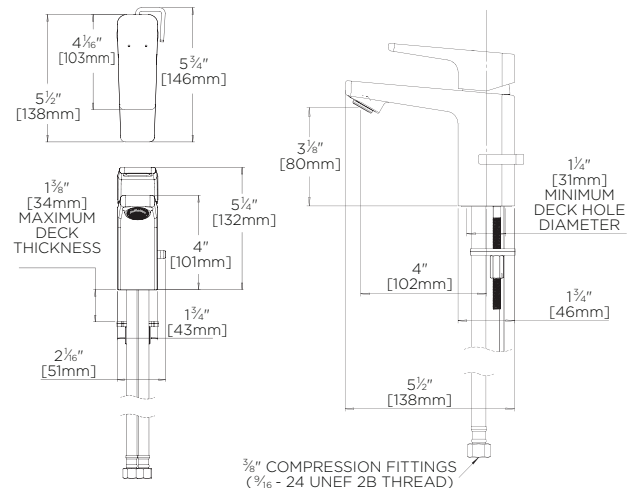

Kubos™ Single Lever Faucet

FEATURES:

- 1.2 GPM (4.5 L/min) flow rate
- Brass construction
- Lever handle
- Ceramic cartridge
- Stainless steel inlet supply lines included, with 3/8" compression fittings
- Pop-up drain with lift rod
- Corrosion resistant finishes
- Coordinates with Kubos Collection

STOCK FINISHES:

PC BN

SPECIALTY FINISHES:

BBZ MB ORB PB PN

OPTIONS/ADD-ONS:

- 10-0337 : 4" Deck Plate

STANDARDS:

- ASME A112.18.1/CSA B125.1 certified
- NSF/ANSI 61 certified
- NSF 372 certified
- WaterSense certified
- ADA compliant

WARRANTY:

Visit www.speakman.com for full product warranty information

- Limited Lifetime Warranty (consumer)
- 5 Year Limited Warranty (commercial)

1. All dimensions are in inches (millimeters) unless otherwise specified and are subject to change without notice.

Architect/Engineer Approval Space:

P: 800-537-2107
F: 800-977-2747
W: WWW.SPEAKMAN.COM
R: 02-NOVEMBER 2019