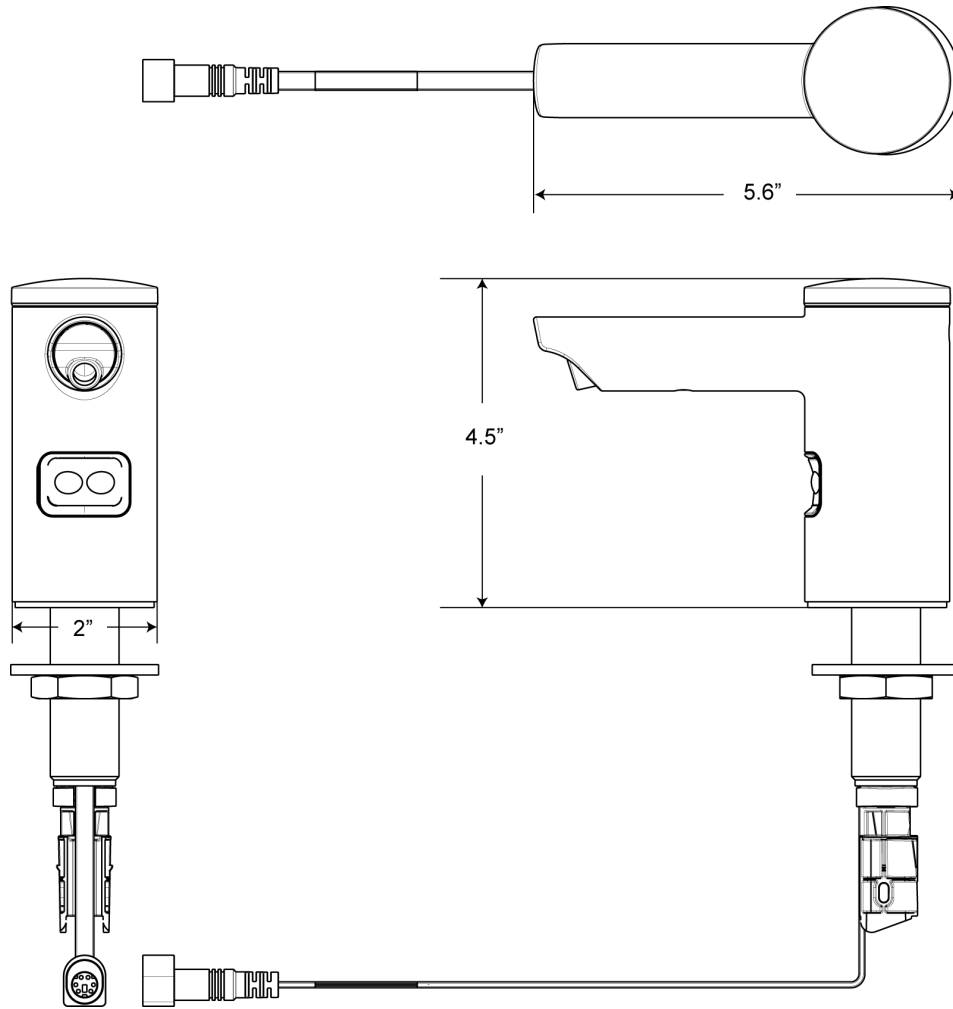

CODE NUMBER

3346089

DESCRIPTION

Polished Chrome Finish, Sloan® Deck-Mounted Foam Soap Dispenser.

DETAILS

- Finish: Polished Chrome (CP)
- Power Type: Battery
- Height: 177/1000" (4mm)
- Width: 79/1000" (2mm)
- Depth: 11/50" (6mm)
- Sensor Type: IR

FEATURES

Sensor Activated, Electronic, Chrome Plated Die Cast Body, Hand Washing Foam Soap Dispenser with the following features:

- Modular one-piece construction easily attaches to deck surface
- All electronics in spout are sealed
- Designed for drip free foam dispensing operation
- Motor Assembly suspended under counter connected to soap dispenser spout
- Motor Assembly rotates 360 degrees for easy installation
- Battery life of 45,000 activations
- 1,500 dispenses per foam soap bottle
- Ships with 2 bottles of non-scented, non-colored foam soap (1500ml per bottle)
- Additional foam soap can be purchased through Sloan (ESD-321) or GOJO distribution (8565-02-N6300GN)
- Ships with battery pack (4 "D" Alkaline batteries included)
- Sensor range - nominal 5"
- GFI outlet suggested per code
- 120V/15 Amp
- Optional AC adaptor can be purchased separately (part number 0346090)
- Select the ESD-2001 to combine ESD-2000 soap dispenser, 2 bottles of soap and the EAF-275-ISM faucet

SOAP REFILLS

- ESD-321 (1500mL)

COMPLIANCES & CERTIFICATIONS

(ADA Compliant)

RECOMMENDED SPECIFICATION

Sloan Foam Soap Dispenser model number ESD-2000. Chrome Plated Dispenser. Supplied with 2 bottles of 1500ml soap.

ROUGH-IN

Sloan 10500 Seymour Ave, Franklin Park, IL 60131
Phone: 800.982.5839 • Fax: 800.447.8329 • sloan.com

MATCHING FAUCETS

	Name	Description	
	EAF-200	Optima® Hardwired-Powered Deck-Mounted Mid Body Faucet	View more info
	EAF-225	Optima® Hardwired-Powered Deck-Mounted Mid Body Faucet	View more info
	EAF-250	Optima® Battery-Powered Deck-Mounted Mid Body Faucet	View more info
	EAF-275	Optima® Solar-Powered Deck-Mounted Mid Body Faucet	View more info