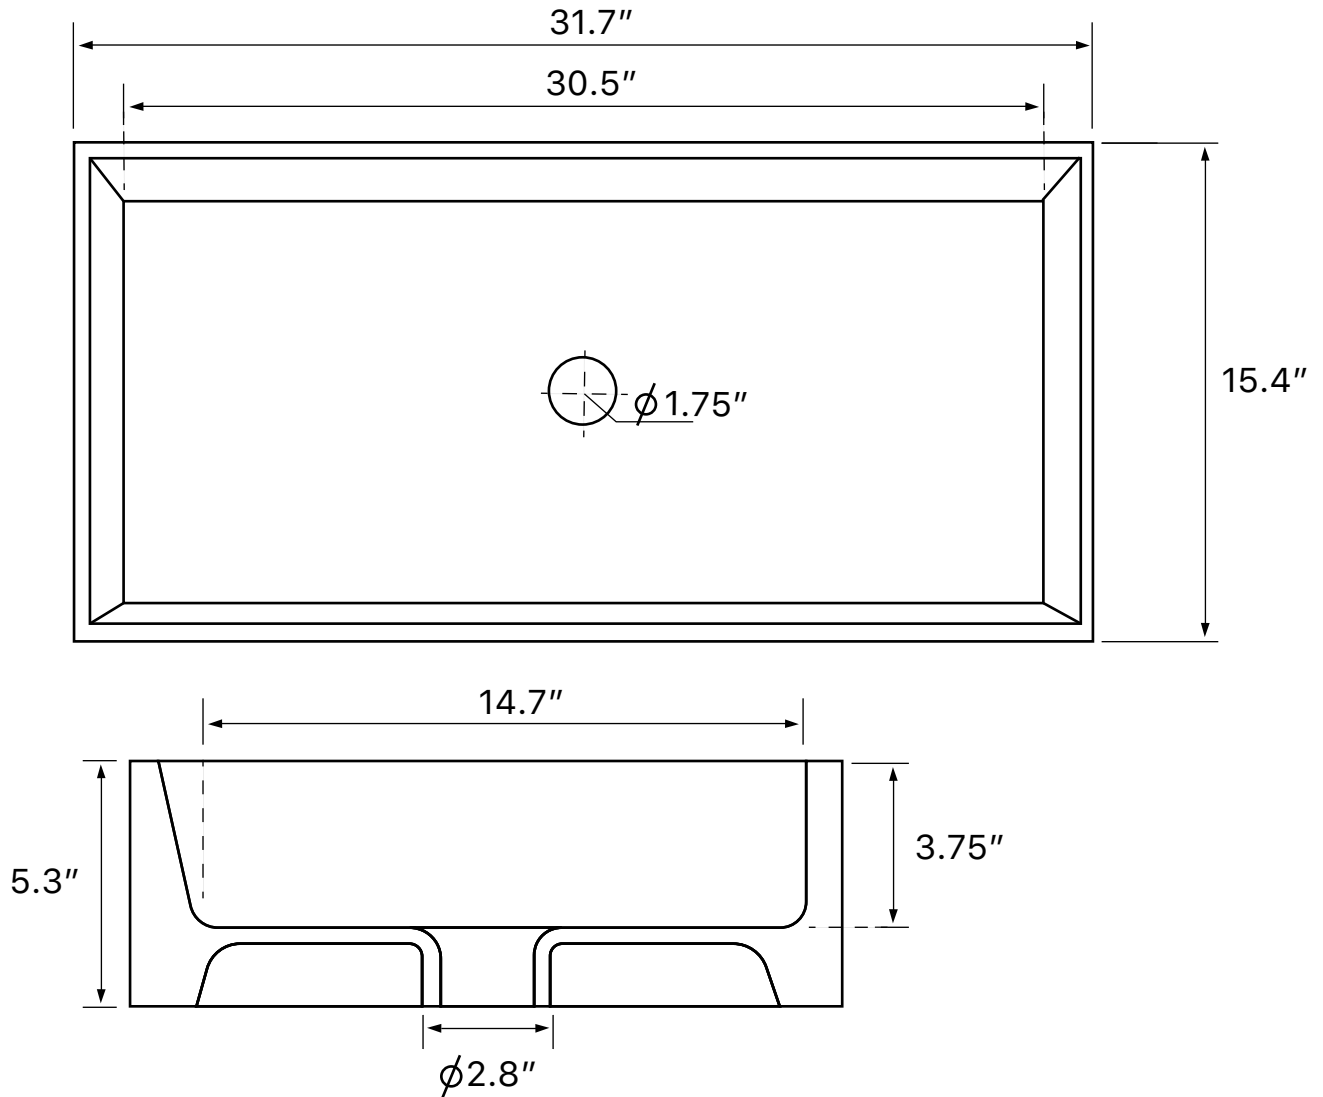

Features

- Without overflow.
- Modern design.

Material

- White ceramic bathroom sink.

Installation

- Vessel / above-counter installation.

Certifications/Codes

IAPMO Certified
US Standards Approved
Uniform Plumbing Code (UPC/cUPC)
National Plumbing Code of Canada
ASME A112.19.2-2018/CSA B45.1-18

Nameek's One-Year Limited Warranty

See website for warranty information details.

Technical Information

Bowl type:	Single
Installation:	Vessel
Bowl dimensions:	Length: 30.5" Width: 14.7" Depth: 3.75"
Drain hole:	1.75"
Weight:	35.3 lbs