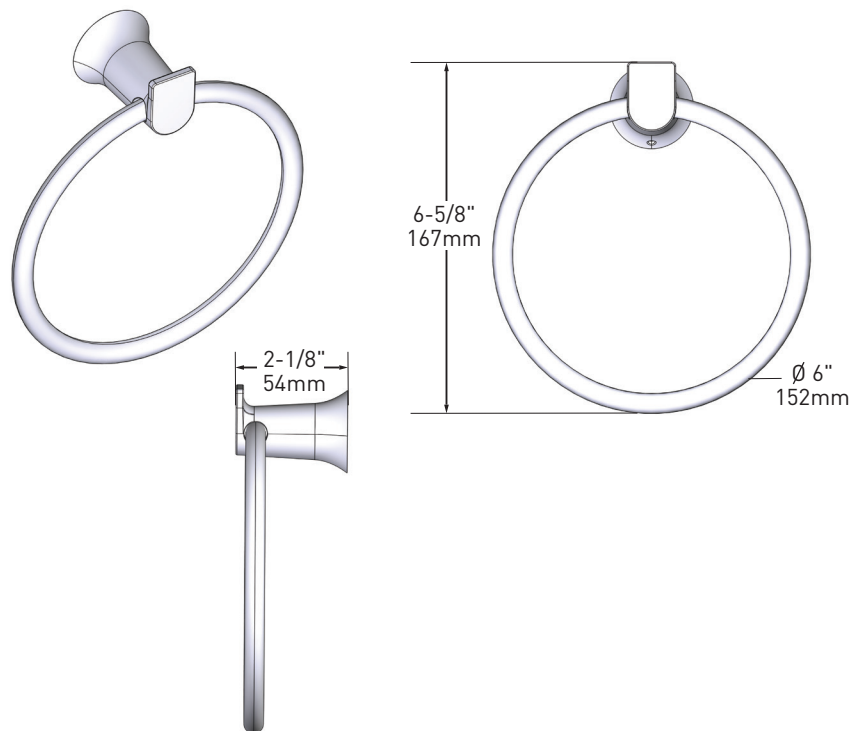

Genta™ Technical Specification

Towel Ring

BH3686

Stock Numbers:

- BH3686CH** – Towel Ring
Chrome Finish
- BH3686BN** – Towel Ring
Brushed Nickel Finish
- BH3686BL** – Towel Ring
Matte Black Finish
- BH3686BZG** – Towel Ring
Bronzed Gold Finish

Materials:

Towel Ring is constructed of zinc.

Dimensions:

Installation Instructions:

Please refer to product instructions for installation steps.

Cleaning Instructions:

To preserve the fine finish of this product, clean only with a soft damp cloth. Dry well. Do not use commercial or abrasive cleaners.