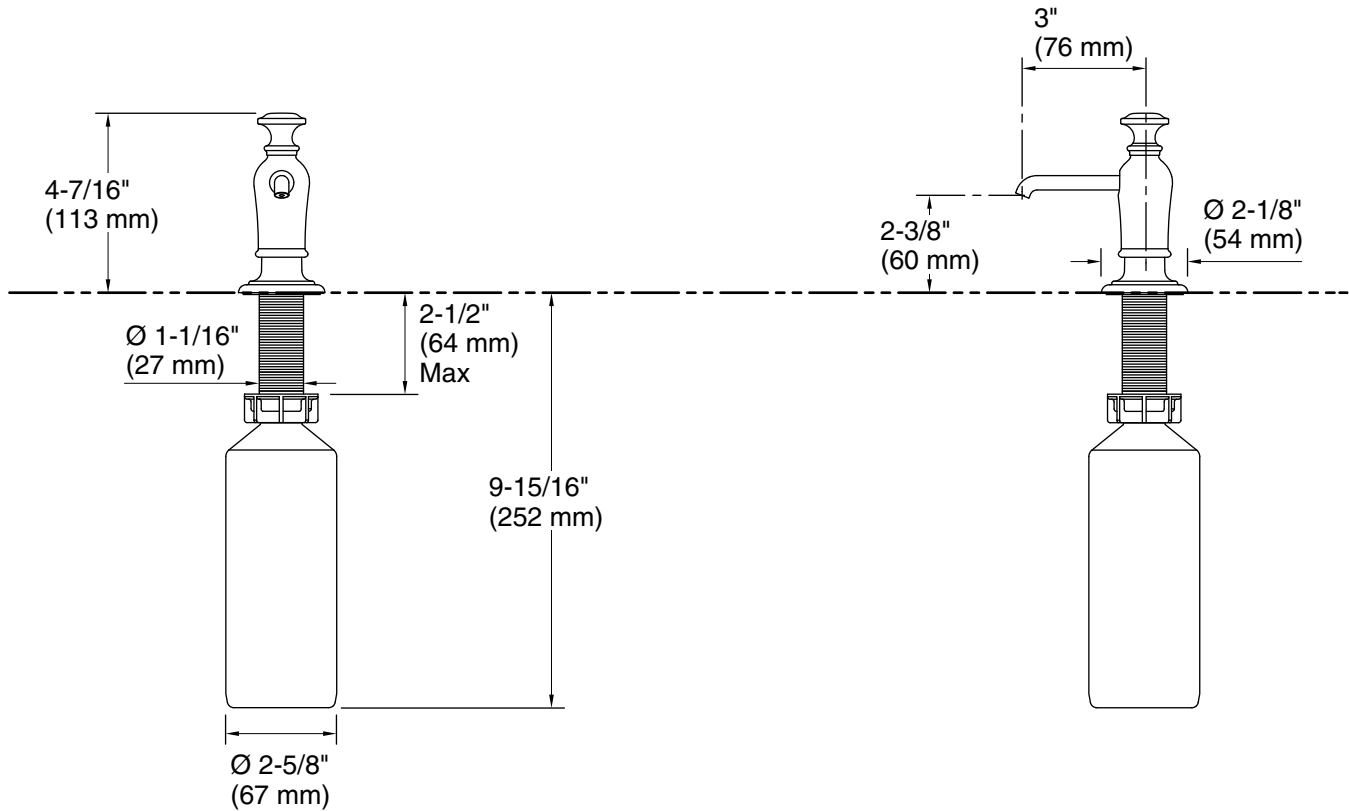

Features

- Holds up to 16 ounces of soap or lotion; refillable from top
- Greater thread length is suitable for use with thicker countertops
- Coordinates with faucets and accessories in the Artifacts collection

Technical Information

All product dimensions are nominal.

Installation Type: Deck-mount, Undercounter

Material: Brass/Plastic