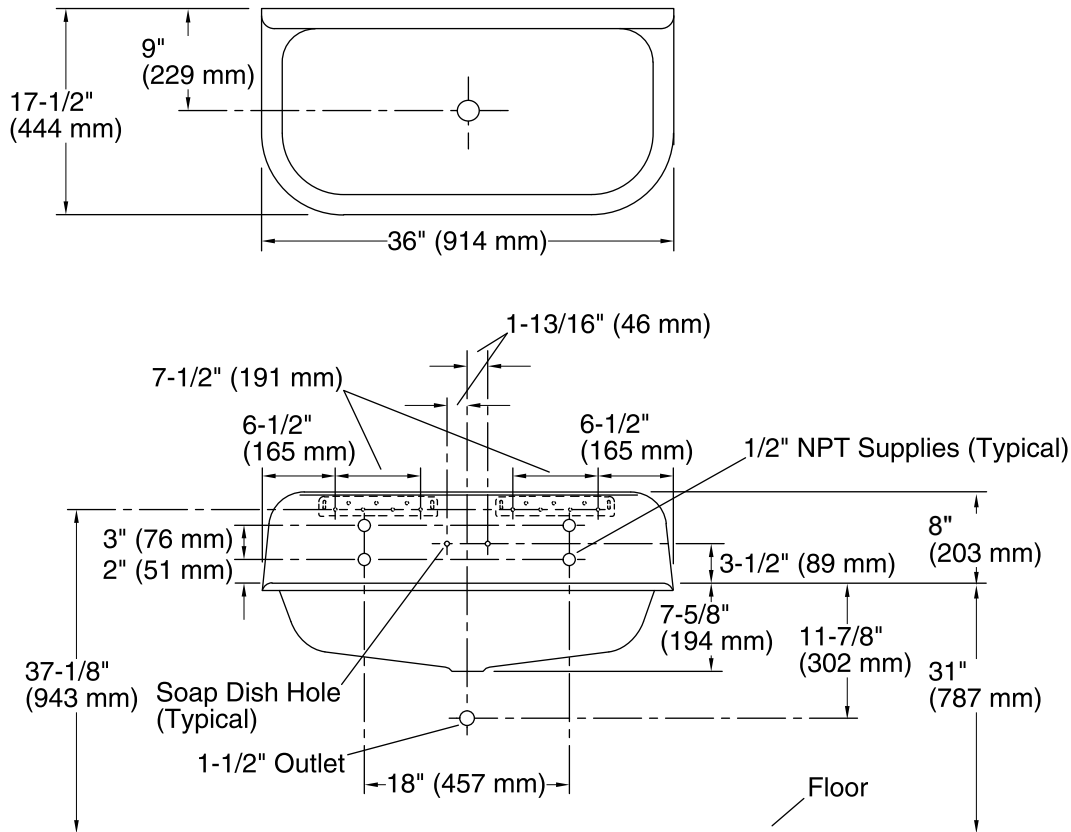

Recommended Products/Accessories

- K-8880 Soap Dish
- K-8820 Sink Drain and Strainer
- K-730T70-4AJR bathroom sink faucet, 1.2 gpm
- K-730T70-4AR 12 gpm service sink faucet

Included Components

- Additional Components:
Hanger(s)

Color	Code	Description
-------	------	-------------

	0	White
--	---	-------

Technical Information

All product dimensions are nominal.

Bowl configuration:	Single
Installation:	Top-mount
Bowl area (Only):	Length: 32" (813 mm) Width: 14" (356 mm) Water depth: 7" (178 mm)
Number of deck holes:	4
Faucet hole spacing:	5-1/2" (140 mm)
Faucet hole(s):	1-1/2" (38 mm)
Soap/Lotion hole:	5/16" (8 mm)
Drain hole:	2-1/8" (54 mm)