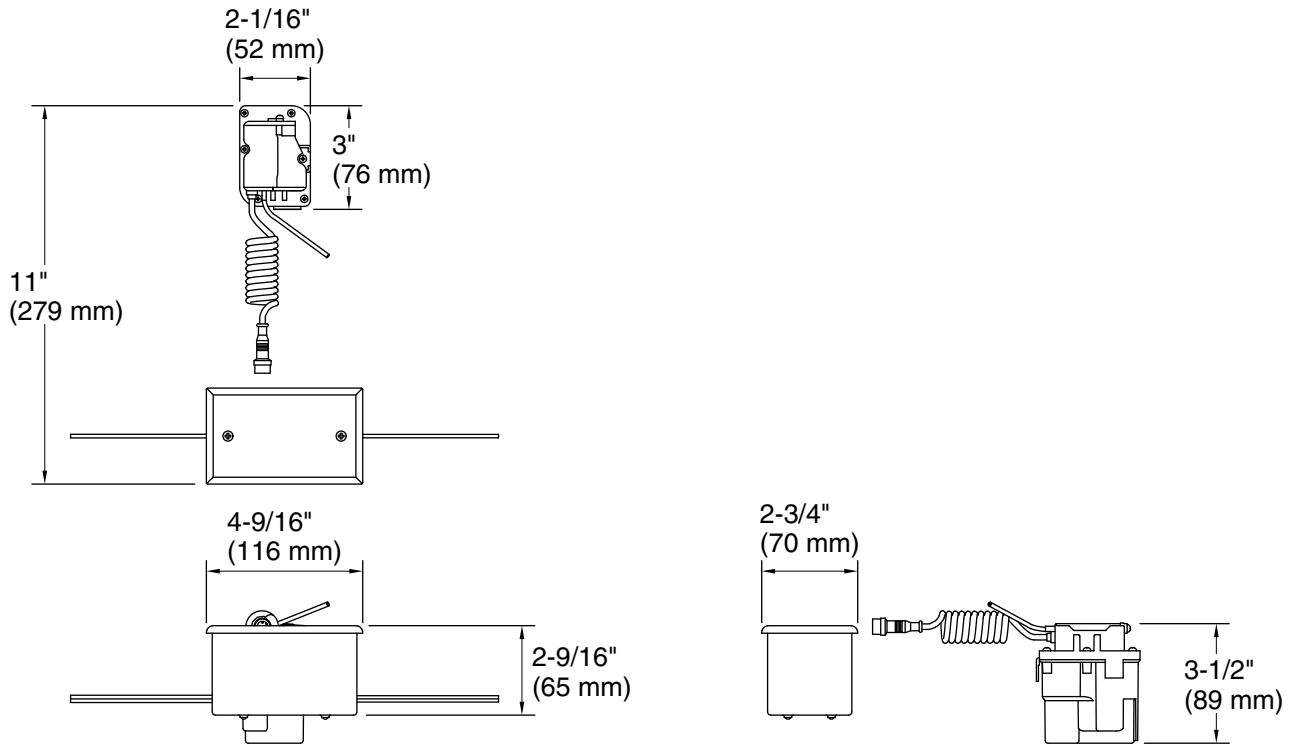

## Features

- For use with the K-18829 2" x 4" in-wall tank and carrier system

## Required Products/Accessories

For wall-mount installation

K-18829 2" x 4" In-wall tank and carrier system

## Recommended Products/Accessories

K-78066-F Dual-flush touchless actuator plate

## Technical Information

All product dimensions are nominal.

Material: Plastic