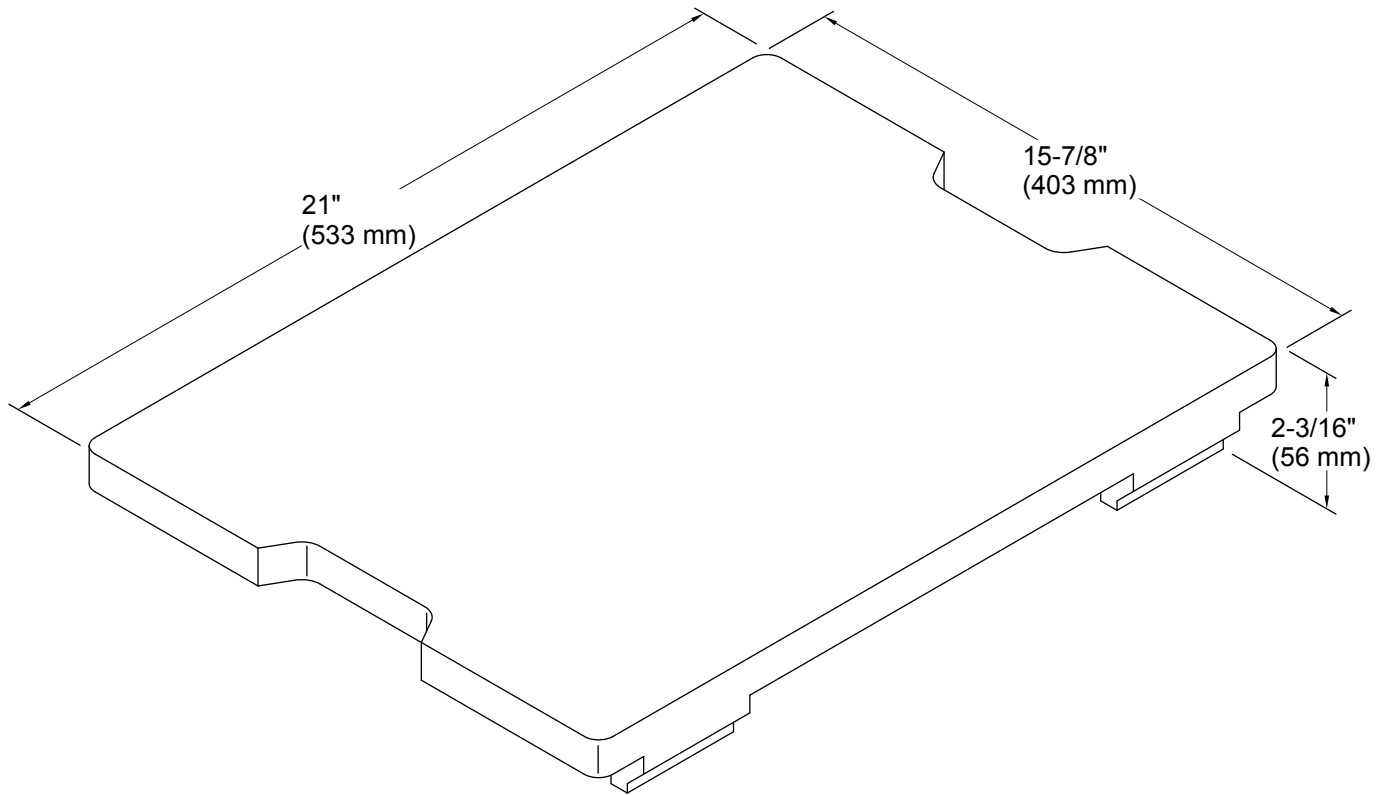

Technical Information

All product dimensions are nominal.

Material: Wood