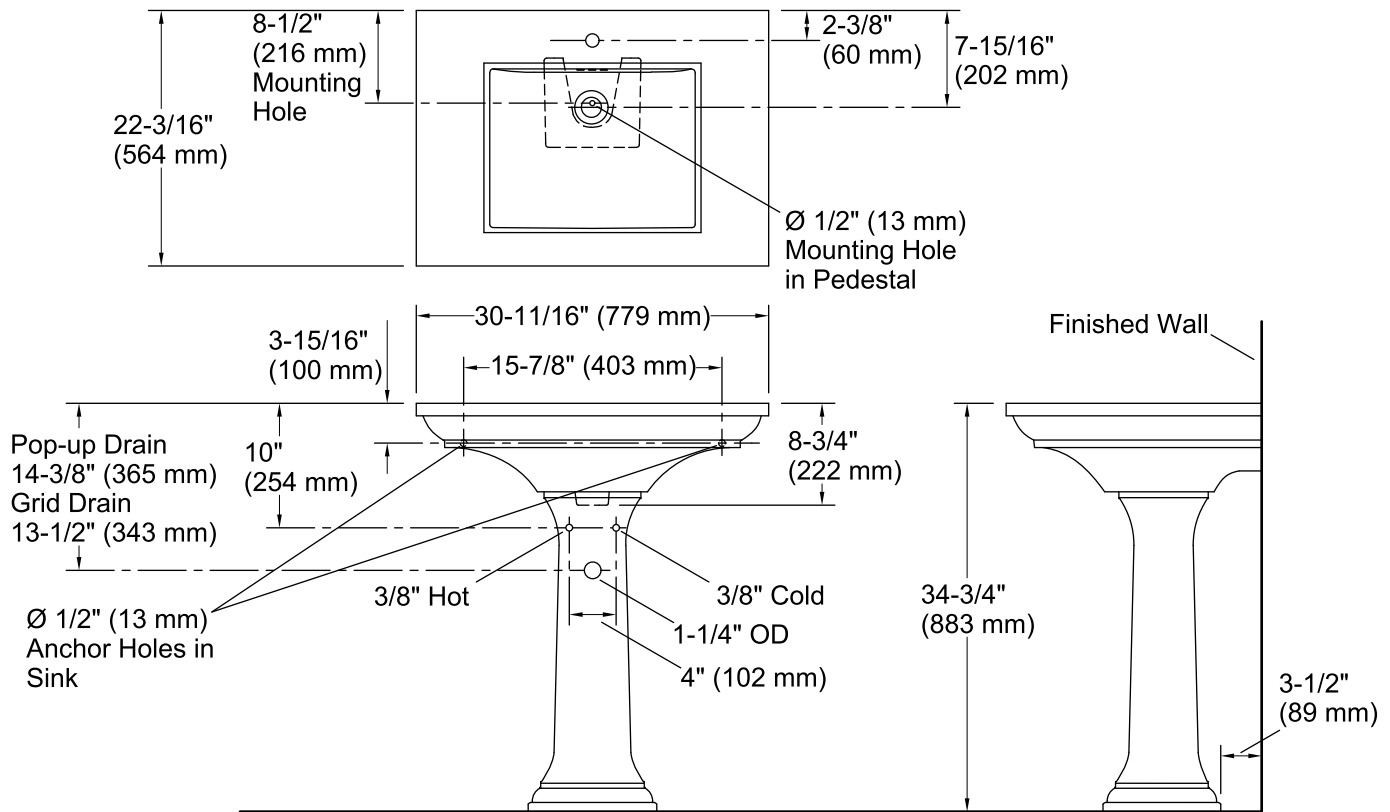

Memoirs® Stately
Pedestal Bathroom Sink
K-2268-1

Features

- Single faucet hole.
- Elegant rectangular basin.
- Overflow drain.
- Combination consists of the K-2269-1 basin and the K-2267 pedestal.
- Coordinates with other products in the Memoirs collection.

Material

- Fireclay

Installation

- Pedestal

Recommended Products/Accessories

- K-7605-P Angle Supply with Stop (pair)
- K-8998 P-Trap

Optional Products/Accessories

- 1041816 Hardware kit, Hollow Wall

Included Components

Product consists of:

- K-2269-1 Pedestal/Console Table Bathroom Sink
- K-2267 Bathroom Sink Pedestal

Additional Components:

- Accessory pack
- Rubber pads

Codes/Standards

ASME A112.19.2/CSA B45.1

Technical Information

All product dimensions are nominal.

Bowl configuration:	Single
Installation:	Pedestal
Bowl area (Only):	Length: 19" (483 mm) Width: 14" (356 mm) Water depth: 5-1/2" (140 mm)
Number of deck holes:	1
Faucet hole(s):	1-3/8" (35 mm)
Drain hole:	1-3/4" (44 mm)