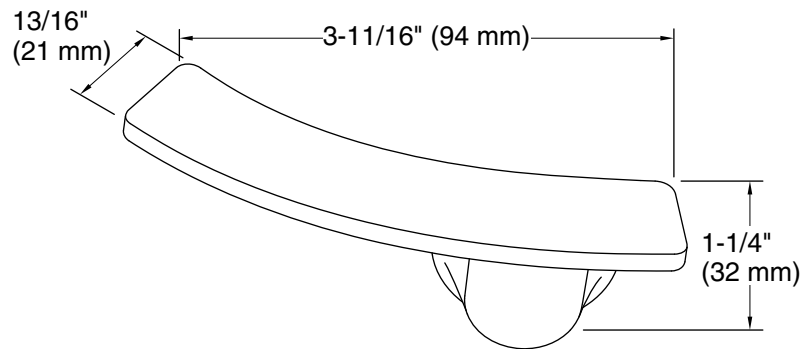

Technical Information

All product dimensions are nominal.

Installation Type: Fixture-mount

Material: Metal

Notes

ADA, OBC, CSA B651 compliant when installed to the specific requirements of these regulations.