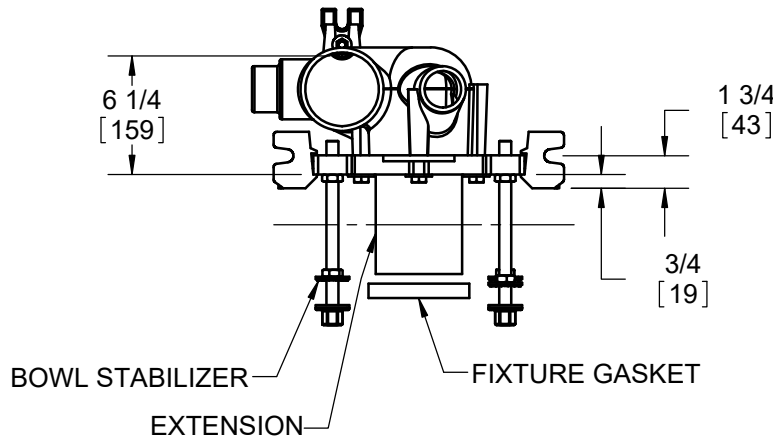

SPECIFICATION:

JOSAM 14424 SERIES COATED CAST IRON SINGLE VERTICAL 4" NO-HUB RIGHT-HAND OFFSET FITTING WITH 2" NO-HUB VENT, ADJUSTABLE CARRIER BODY, INVERTIBLE FOR SIPHON JET OR BLOWOUT CLOSETS, WITH ABS EXTENSION WITH INTEGRAL TEST CAP, PYLON FEET, PLATED HARDWARE AND NEOPRENE FIXTURE GASKET.

CLOSET CARRIER
SINGLE, RIGHT HAND OFFSET
AND 2" VENT

SERIES **14424**

▽ FOR DIMENSION SHORTER THAN 5-1/2" (1" MIN) CUT EXTENSION FOR LONGER EXTENSION (10-1/2" MAX) SPECIFY (-10).

☒ RECOMMEND FEET BE SECURED TO FLOOR WITH 1/2" BOLTS AND ANCHORS (BY OTHERS).