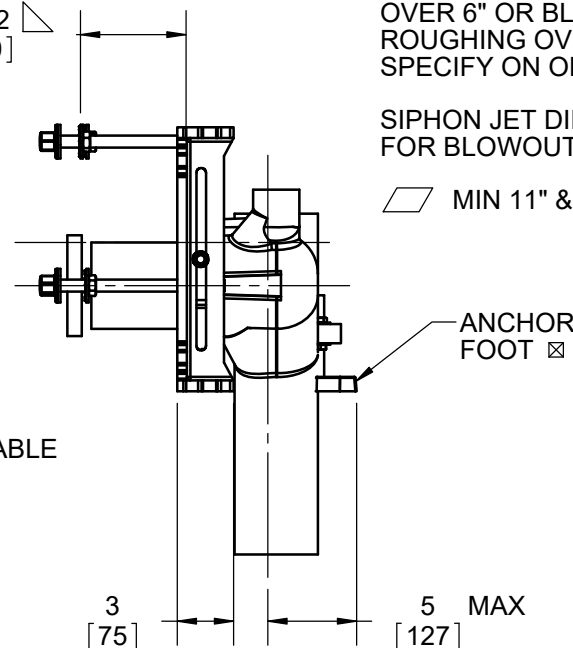

SPECIFICATION:

JOSAM 14424 SERIES COATED CAST IRON SINGLE VERTICAL 4" NO-HUB RIGHT-HAND OFFSET FITTING WITH 2" NO-HUB VENT, ADJUSTABLE CARRIER BODY, INVERTIBLE FOR SIPHON JET OR BLOWOUT CLOSETS, WITH ABS EXTENSION WITH INTEGRAL TEST CAP, PYLON FEET, PLATED HARDWARE AND NEOPRENE FIXTURE GASKET.

CLOSET CARRIER
SINGLE, RIGHT HAND OFFSET
AND 2" VENT

SERIES **14424**

▽ FOR DIMENSION SHORTER THAN 5-1/2" (1" MIN) CUT EXTENSION FOR LONGER EXTENSION (10-1/2" MAX) SPECIFY (-10).

☒ RECOMMEND FEET BE SECURED TO FLOOR WITH 1/2" BOLTS AND ANCHORS (BY OTHERS).

⊗ FOR SIPHON JET ROUGHING OVER 6" OR BLOWOUT ROUGHING OVER 12-1/2" SPECIFY ON ORDER.

SIPHON JET DIMS SHOWN. FOR BLOWOUT DIMS, USE:

▱ MIN 11" & MAX 16 1/2"

-SD	SPECIAL DUTY 500 LB CARRIER	-XSD	EXTRA SPECIAL DUTY 1000 LB CAP
-SDH	SPECIAL DUTY HIGH 750 LB CAPACITY	-30	CAST IRON ADJ EXT W/ CONNECTOR
-VP	VANDAL-PROOF TRIM	-30-2	CAST IRON ADJ. EXT. W/ CONN & TEST CAP
-1	POSITIONING FRAME	-50	NO-HUB HIGH AUX. INLET, OPPOSITE VENT
-6	SUPPLY PIPE SUPPORT (SPECIFY TYPE OF PIPE)	-54	THREADED HIGH AUX. INLET, OPPOSITE VENT
-10	ABS EXTENSION THROUGH 10-1/2" WALL		
-24	CARRIER FOR FLOOR MOUNTED BACK OUTLET CHINA BOWLS		