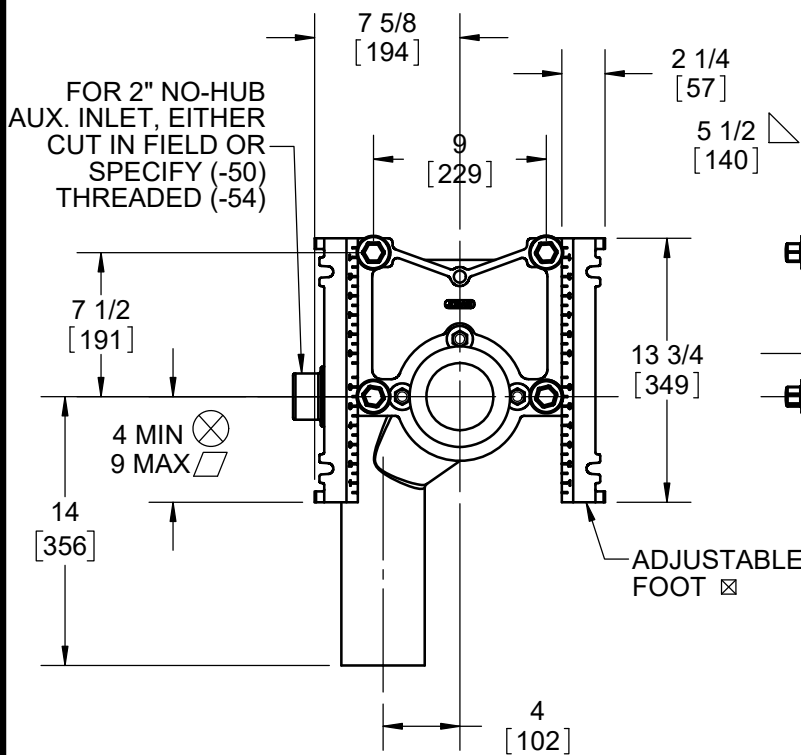

SPECIFICATION:

JOSAM 14424 SERIES COATED CAST IRON SINGLE VERTICAL 4" NO-HUB RIGHT-HAND OFFSET FITTING WITH 2" NO-HUB VENT, ADJUSTABLE CARRIER BODY, INVERTIBLE FOR SIPHON JET OR BLOWOUT CLOSETS, WITH ABS EXTENSION WITH INTEGRAL TEST CAP, PYLON FEET, PLATED HARDWARE AND NEOPRENE FIXTURE GASKET.

CLOSET CARRIER
SINGLE, RIGHT HAND OFFSET
AND 2" VENT

SERIES **14424**

▽ FOR DIMENSION SHORTER THAN 5-1/2" (1" MIN) CUT EXTENSION FOR LONGER EXTENSION (10-1/2" MAX) SPECIFY (-10).

☒ RECOMMEND FEET BE SECURED TO FLOOR WITH 1/2" BOLTS AND ANCHORS (BY OTHERS).

⊗ FOR SIPHON JET ROUGHING OVER 6" OR BLOWOUT ROUGHING OVER 12-1/2" SPECIFY ON ORDER.

SIPHON JET DIMS SHOWN. FOR BLOWOUT DIMS, USE:

▱ MIN 11" & MAX 16 1/2"

-SD	SPECIAL DUTY 500 LB CARRIER	-XSD	EXTRA SPECIAL DUTY 1000 LB CAP
-SDH	SPECIAL DUTY HIGH 750 LB CAPACITY	-30	CAST IRON ADJ EXT W/ CONNECTOR
-VP	VANDAL-PROOF TRIM	-30-2	CAST IRON ADJ. EXT. W/ CONN & TEST CAP
-1	POSITIONING FRAME	-50	NO-HUB HIGH AUX. INLET, OPPOSITE VENT
-6	SUPPLY PIPE SUPPORT (SPECIFY TYPE OF PIPE)	-54	THREADED HIGH AUX. INLET, OPPOSITE VENT
-10	ABS EXTENSION THROUGH 10-1/2" WALL		
-24	CARRIER FOR FLOOR MOUNTED BACK OUTLET CHINA BOWLS		

DATE OF LAST CHANGE: 08/10/21

DIMENSIONS ARE SUBJECT TO MANUFACTURERS TOLERANCES AND CHANGE WITHOUT NOTICE. WE CAN ASSUME NO RESPONSIBILITY FOR USE OF SUPERSEDED OR VOID DATA.

JOSAM
MICHIGAN CITY, INDIANA