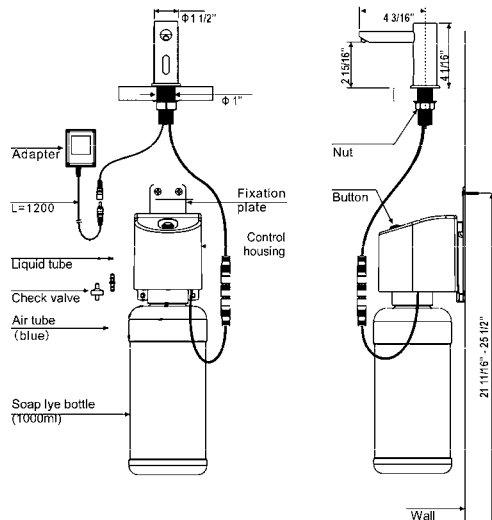

SPECIFICATION DRAWING: