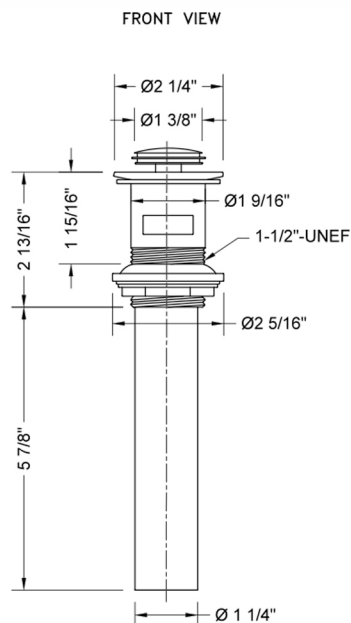

COMPLIANCES:

Complies with: ASME A112.18.2-2015/CSA B125.2-15