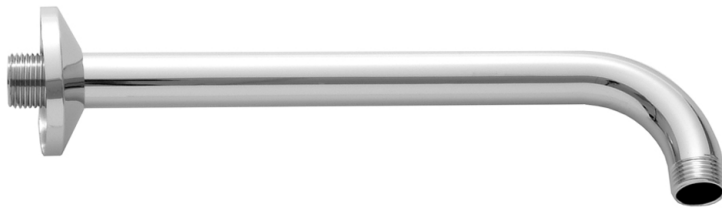

20" 90° Showerarm with Escutcheon

Model #: 8046-

FEATURES:

- Brass 90° showerarm with escutcheon
- 1/2" Male IPS
- 20" length
- 2" short drop on 90° bend
- Ideal for rainheads
- For ceiling support, see 4012, 4018, 4024, 4030, 4036, or custom lengths
- Other escutcheons and custom lengths available. Contact JACLO

AVAILABLE FINISHES:

Polished Chrome (PCH)	Satin Chrome (SC)	Bronze Umber (BU)
Satin Nickel (SN)	Pewter (PEW)	Caramel Bronze (CB)
Polished Nickel (PN)	Antique Brass (AB)	Antique Copper (ACU)
Oil-Rubbed Bronze (ORB)	Polished Brass (PB)	Polished Copper (PCU)
Vintage Bronze (VB)	Satin Brass (SB)	Rose Gold (RG)
Matte Black (MBK)	Satin Gold (SG)	Polished Gold (PG)
Black Nickel (BKN)	Bombay Gold (BG)	Jewelers Gold (JG)
Europa Bronze (EB)	White (WH)	Sedona Beige (SDB)
Tristan Brass (TB)	Unlacquered Brass (ULB)	Satin Cooper (SCU)