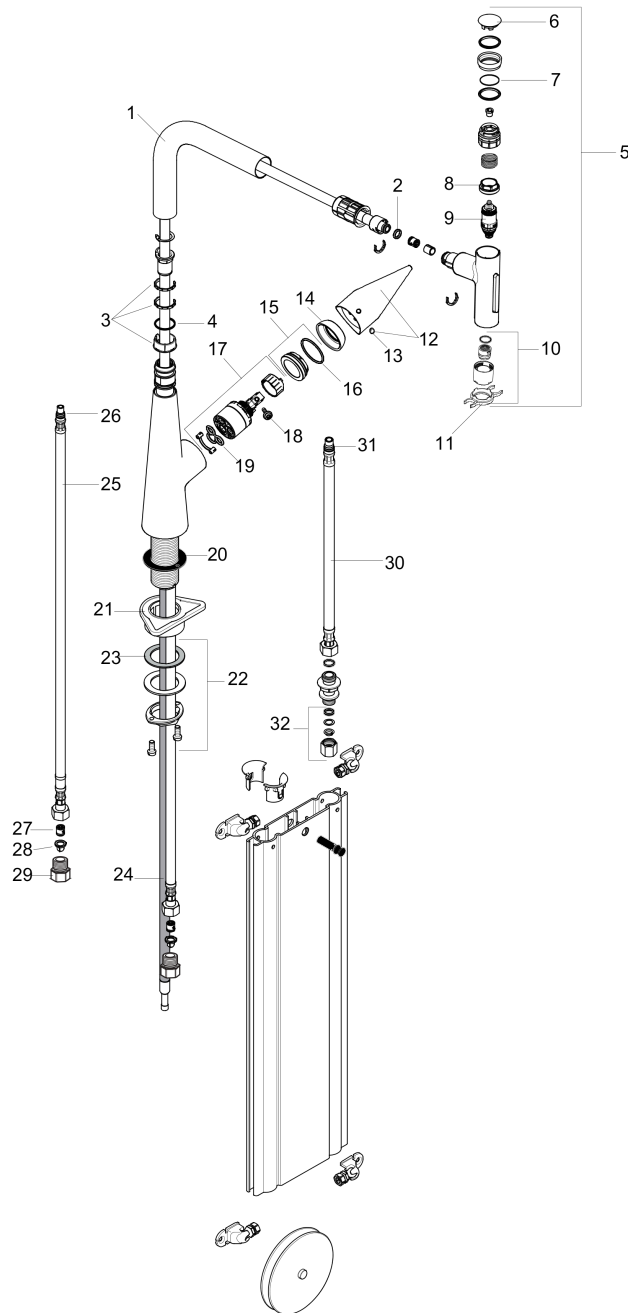

Talis Select S
HighArc Kitchen Faucet, 2-Spray Pull-Out with sBox, 1.75 GPM
 Finishes : **chrome** Part no. : **73867001**

Description

Features

- Swivel range 110° / 150°
- Laminar spray, needle spray
- Toggle spray diverter
- Select button provides convenient start/stop of the water flow at the sprayhead
- MagFit magnetic sprayhead docking
- Single-hole installation
- Flow: 1.75 GPM (6.6 L/Min)
- Ceramic cartridge
- 3/8" hoses
- Integrated double backflow prevention
- sBox for smooth, protected hose guidance in the cabinet
- extension length up to 30" (76cm)

Item details

List Price \$ 700.00

Technology

Compliance

Product image

Scale drawing

Talis Select S
HighArc Kitchen Faucet, 2-Spray Pull-Out with sBox, 1.75 GPM
 Finishes : **chrome** Part no. : **73867001**

Exploded drawing

Year of production: >07/19

Talis Select S
HighArc Kitchen Faucet, 2-Spray Pull-Out with sBox, 1.75 GPM
 Finishes : **chrome** Part no. : **73867001**

Spare parts list

Year of production: >07/19