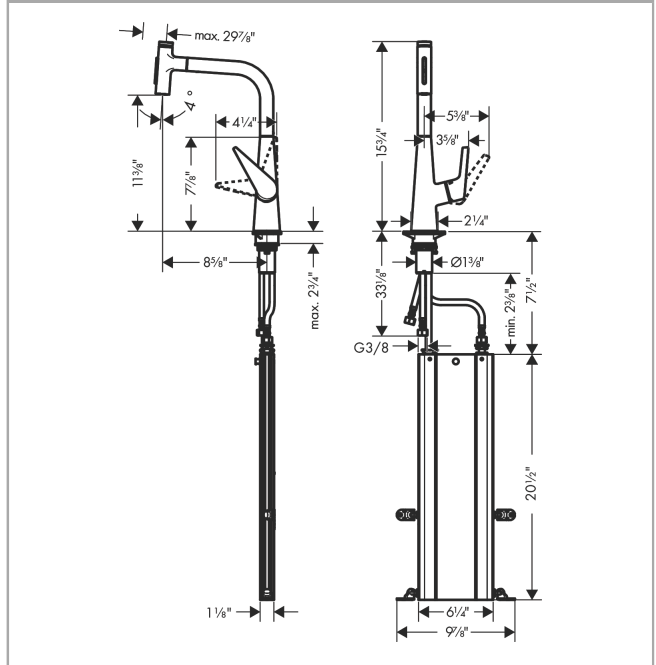

Talis Select S
HighArc Kitchen Faucet, 2-Spray Pull-Out with sBox, 1.75 GPM
 Finishes : **chrome** Part no. : **73867001**

Description

Features

- Swivel range 110° / 150°
- Laminar spray, needle spray
- Toggle spray diverter
- Select button provides convenient start/stop of the water flow at the sprayhead
- MagFit magnetic sprayhead docking
- Single-hole installation
- Flow: 1.75 GPM (6.6 L/Min)
- Ceramic cartridge
- 3/8" hoses
- Integrated double backflow prevention
- sBox for smooth, protected hose guidance in the cabinet
- extension length up to 30" (76cm)

Item details

List Price \$ 700.00

Technology

Compliance

Product image

Scale drawing

Talis Select S
HighArc Kitchen Faucet, 2-Spray Pull-Out with sBox, 1.75 GPM
 Finishes : **chrome** Part no. : **73867001**

Exploded drawing

Year of production: >07/19

Talis Select S
HighArc Kitchen Faucet, 2-Spray Pull-Out with sBox, 1.75 GPM
 Finishes : **chrome** Part no. : **73867001**

Spare parts list

Year of production: >07/19