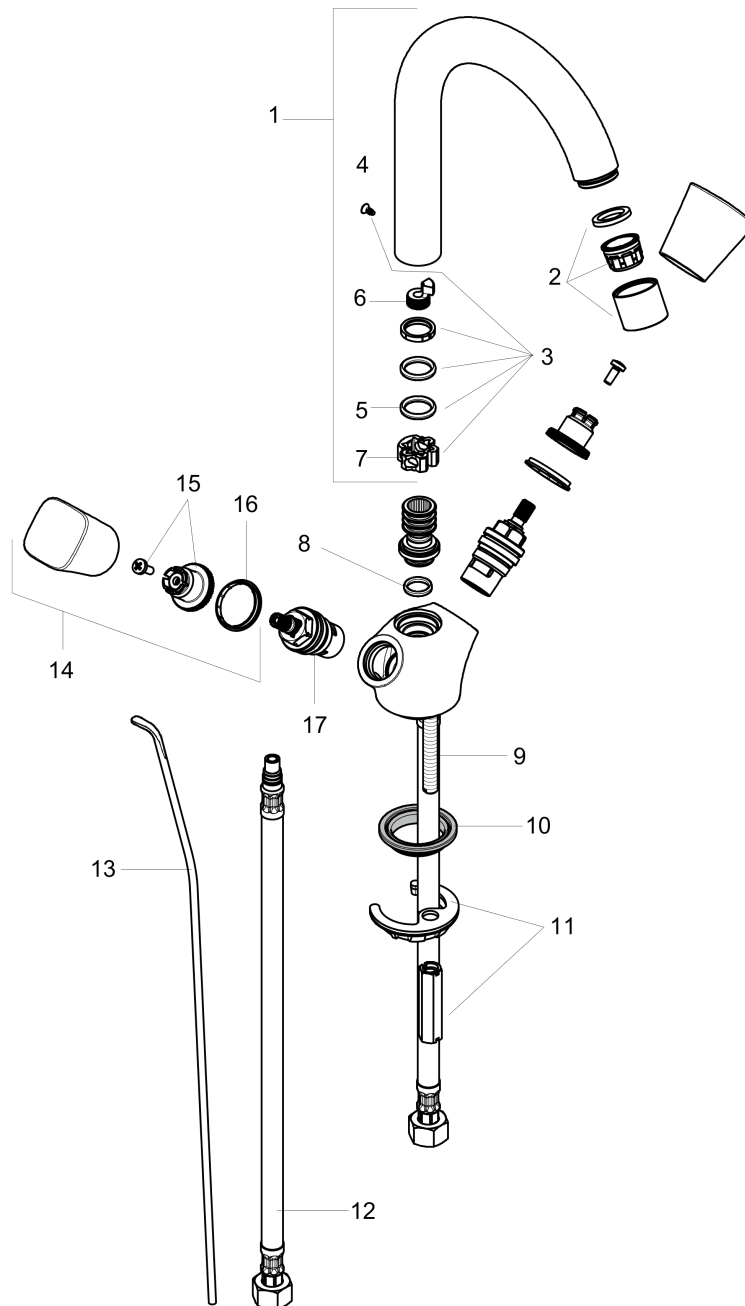

**Logis**

**Single-Hole Faucet 150 with Swivel Spout and Pop-Up Drain, 1.2 GPM**

Finishes : **chrome** Part no. : **71222001**

**Description**

**Features**

- Swivel range 120°
- Aerated spray
- Flow: 1.2 GPM (4.5 L/Min)
- 90° ceramic valves
- Includes pop-up drain

**Item details**

List Price \$ 204.00

**Technology**

**Compliance**

**Product image**

**Scale drawing**

**Logis**

**Single-Hole Faucet 150 with Swivel Spout and Pop-Up Drain, 1.2 GPM**

Finishes : **chrome** Part no. : **71222001**

**Exploded drawing**

Year of production: >07/16

### Spare parts list

Year of production: >07/16

Pos.	Description	Part no.	Price	PU
1	spout cpl.	96521000	-	1
2	aerator M24x1 (4,5 l/min)	92879000	-	1
3	sealing set	92646000	-	1
4	screw	97662000	-	1
5	O-Ring 14x2,5	98189000	-	1
6	locating ring	95579000	-	1
7	axialring	97558000	-	1
8	O-ring 12x2	98214000	-	1
9	screw M8 x 68	97736000	-	1
10	seal Ø 42	98722000	-	1
11	fixing set	96016000	-	1
12	connection hose 18½" M8x0,75 3/8"	96321001	-	1
13	pull rod	96657000	-	1
14	handle	92221000	-	1
15	handle fixing set	94184000	-	1
16	set of color-rings cold / hot water	92225000	-	1
17	shut off unit right closing	94009000	-	1
a	pop up waste	88509000	-	1