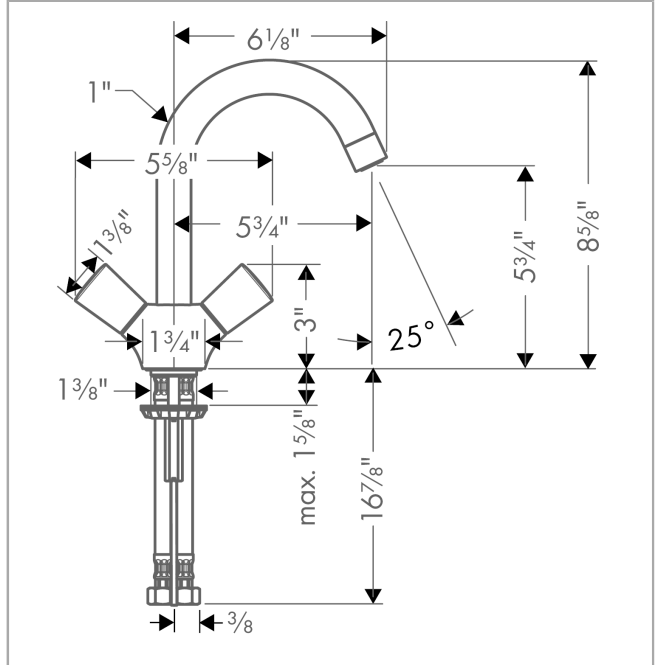

**Logis**

**Single-Hole Faucet 150 with Swivel Spout and Pop-Up Drain, 1.2 GPM**

Finishes : **chrome** Part no. : **71222001**

**Description**

**Features**

- Swivel range 120°
- Aerated spray
- Flow: 1.2 GPM (4.5 L/Min)
- 90° ceramic valves
- Includes pop-up drain

**Item details**

List Price \$ 204.00

**Technology**

**Compliance**

**Product image**

**Scale drawing**

**Logis**

**Single-Hole Faucet 150 with Swivel Spout and Pop-Up Drain, 1.2 GPM**

Finishes : **chrome** Part no. : **71222001**

**Exploded drawing**

Year of production: >07/16

### Spare parts list

Year of production: >07/16

Pos.	Description	Part no.	Price	PU
1	spout cpl.	96521000	-	1
2	aerator M24x1 (4,5 l/min)	92879000	-	1
3	sealing set	92646000	-	1
4	screw	97662000	-	1
5	O-Ring 14x2,5	98189000	-	1
6	locating ring	95579000	-	1
7	axialring	97558000	-	1
8	O-ring 12x2	98214000	-	1
9	screw M8 x 68	97736000	-	1
10	seal Ø 42	98722000	-	1
11	fixing set	96016000	-	1
12	connection hose 18½" M8x0,75 3/8"	96321001	-	1
13	pull rod	96657000	-	1
14	handle	92221000	-	1
15	handle fixing set	94184000	-	1
16	set of color-rings cold / hot water	92225000	-	1
17	shut off unit right closing	94009000	-	1
a	pop up waste	88509000	-	1