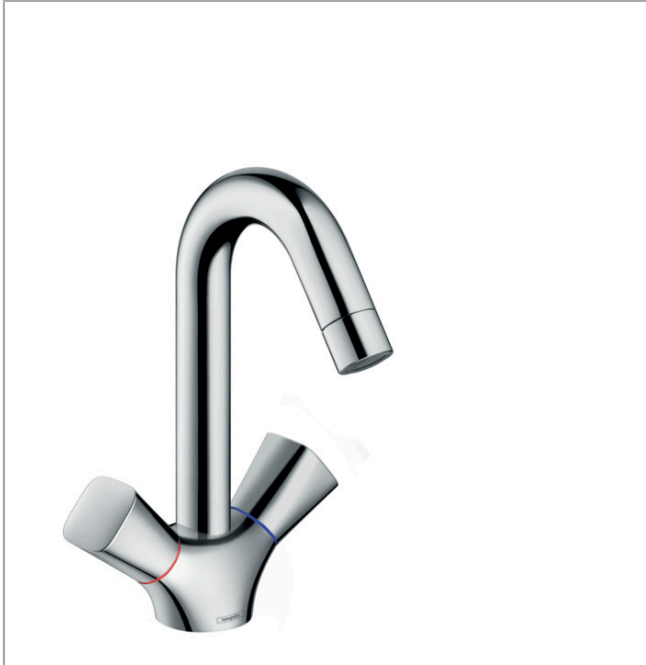

**Logis**

**Single-Hole Faucet 150 with Swivel Spout and Pop-Up Drain, 1.2 GPM**

Finishes : **chrome** Part no. : **71222001**

**Description**

**Features**

- Swivel range 120°
- Aerated spray
- Flow: 1.2 GPM (4.5 L/Min)
- 90° ceramic valves
- Includes pop-up drain

**Item details**

List Price \$ 204.00

**Technology**

**Compliance**

**Product image**

**Scale drawing**

**Logis**

**Single-Hole Faucet 150 with Swivel Spout and Pop-Up Drain, 1.2 GPM**

Finishes : **chrome** Part no. : **71222001**

**Exploded drawing**

Year of production: >07/16

## Logis

**Single-Hole Faucet 150 with Swivel Spout and Pop-Up Drain, 1.2 GPM**

Finishes : **chrome** Part no. : **71222001**