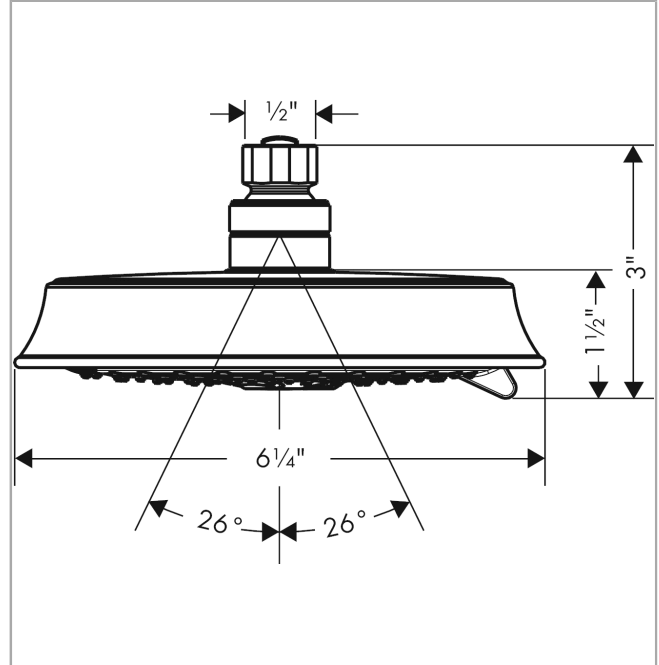

**Raindance Classic**  
**Showerhead 150 3-Jet, 2.5 GPM**  
 Finishes : **chrome** Part no. : **28471001**

**Description**

**Features**

- 86 no-clog spray channels
- Spray modes: RainAir, BalanceAir, Whirl
- Flow: 2.5 GPM (9.5 L/Min)
- adjustment with shift on overhead shower
- Fully-finished matching spray face

**Item details**

List Price \$ 289.00

**Technology**

**Compliance**

**Product image**

**Scale drawing**

**Raindance Classic**  
**Showerhead 150 3-Jet, 2.5 GPM**  
Finishes : **chrome**    Part no. : **28471001**

Exploded drawing

Year of production: >06/12

**Raindance Classic**  
**Showerhead 150 3-Jet, 2.5 GPM**  
 Finishes : **chrome**    Part no. : **28471001**

**Spare parts list**

Year of production: >06/12

<b>Pos.</b>	<b>Description</b>	<b>Part no.</b>	<b>Price</b>	<b>PU</b>
1	filter packing	88649000	-	1