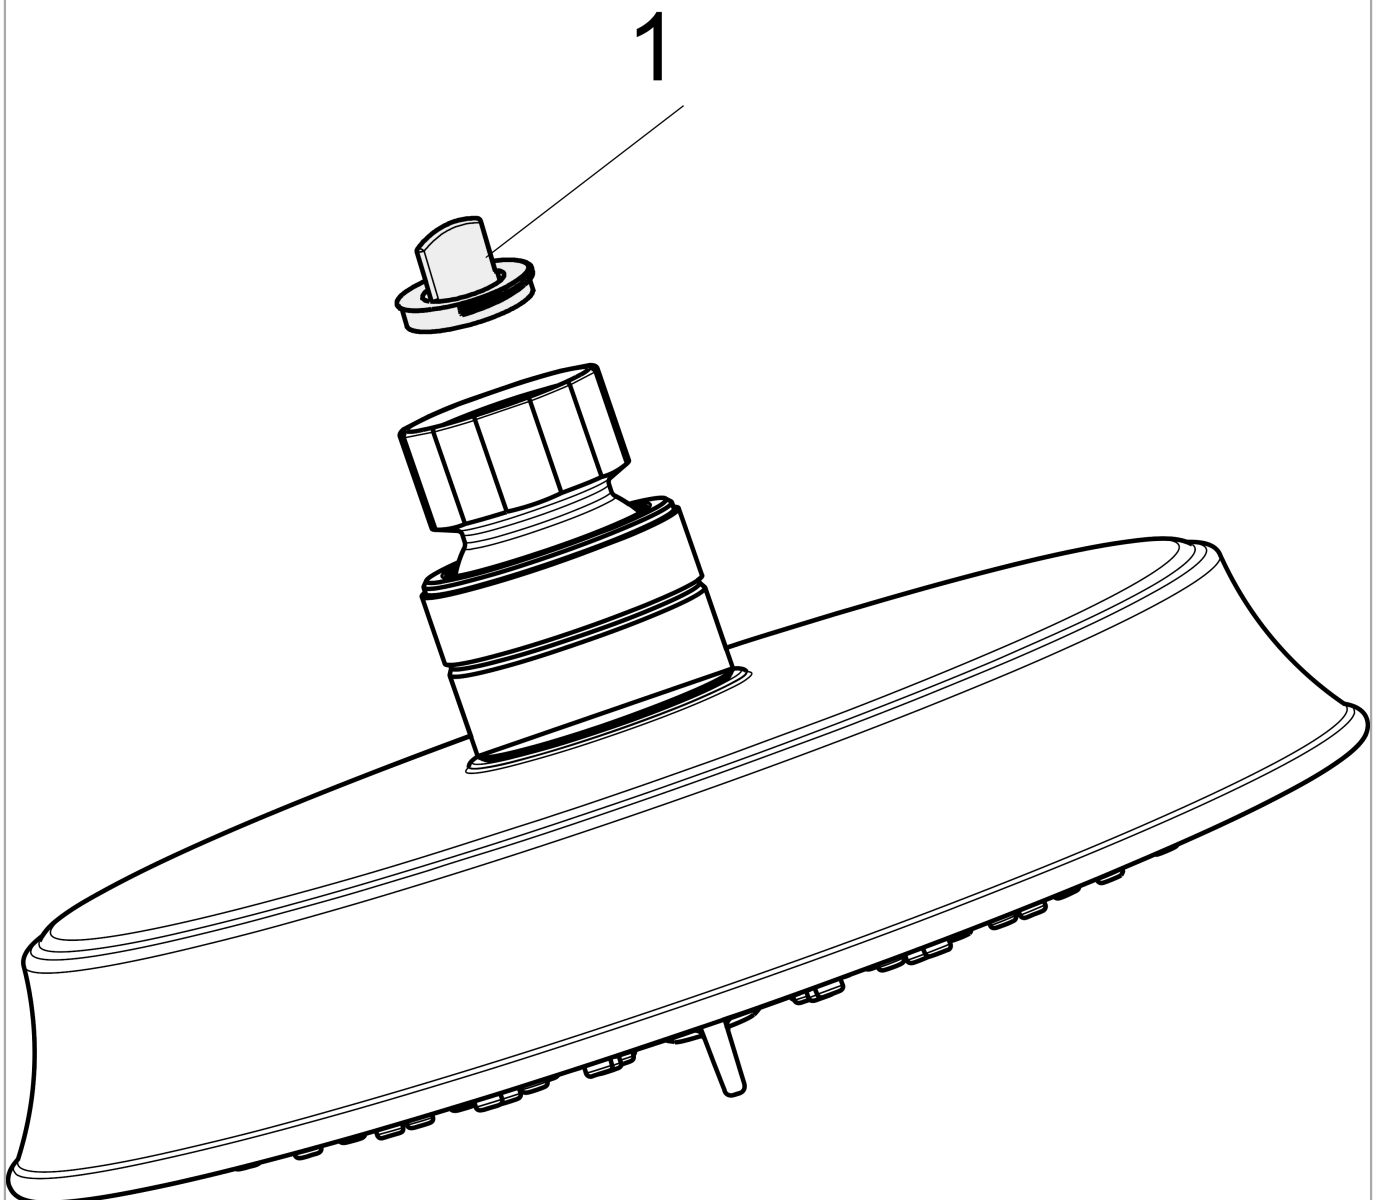

**Raindance Classic**  
**Showerhead 150 3-Jet, 2.5 GPM**  
 Finishes : **chrome** Part no. : **28471001**

**Description**

**Features**

- 86 no-clog spray channels
- Spray modes: RainAir, BalanceAir, Whirl
- Flow: 2.5 GPM (9.5 L/Min)
- adjustment with shift on overhead shower
- Fully-finished matching spray face

**Item details**

List Price \$ 289.00

**Technology**

**Compliance**

**Product image**

**Scale drawing**

**Raindance Classic**  
**Showerhead 150 3-Jet, 2.5 GPM**  
Finishes : **chrome**    Part no. : **28471001**

Exploded drawing

Year of production: >06/12

**Raindance Classic**  
**Showerhead 150 3-Jet, 2.5 GPM**  
 Finishes : **chrome**    Part no. : **28471001**

**Spare parts list**

Year of production: >06/12

<b>Pos.</b>	<b>Description</b>	<b>Part no.</b>	<b>Price</b>	<b>PU</b>
1	filter packing	88649000	-	1