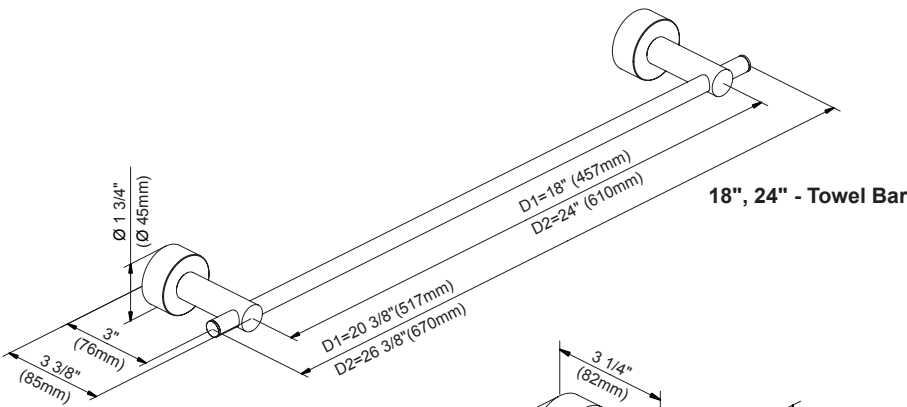

SPECIFICATIONS

Features/Benefits

- Sleek Modern Design
- Coordinates with Amalfi™, Parma® and South Shore™ Collections
- Easy Installation
- Mounting Hardware Included

Available Color/Finishes

Color	Description
	Chrome

Please see danze.com or current price list for available finishes. Finish is defined by additional suffix.

D446412 - 18" Towel Bar
D446422 - 24" Towel Bar

D446161 - Robe Hook

D446232 - Toilet Paper Holder

Robe Hook