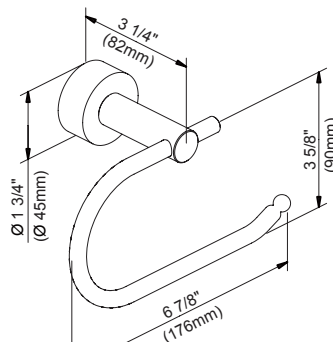

Please see danze.com or current price list for available finishes. Finish is defined by additional suffix.

D446412 - 18" Towel Bar
D446422 - 24" Towel Bar

D446161 - Robe Hook

D446232 - Toilet Paper Holder

D446121 - Towel Ring

Robe Hook

Toilet Paper Holder

Towel Ring

Submittal Information:

Name: _____
Location: _____

Contractor: _____
Contact #: _____