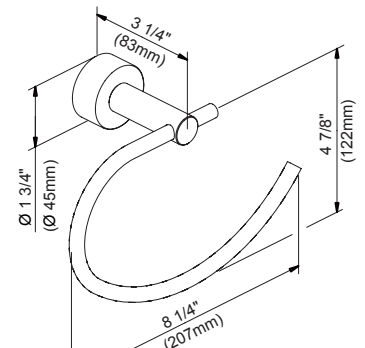

Please see danze.com or current price list for available finishes. Finish is defined by additional suffix.

D446412 - 18" Towel Bar
D446422 - 24" Towel Bar

D446161 - Robe Hook

D446232 - Toilet Paper Holder

D446121 - Towel Ring

Robe Hook

Toilet Paper Holder

Towel Ring

Submittal Information:

Name: _____
Location: _____

Contractor: _____
Contact #: _____