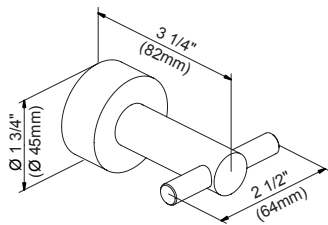

SPECIFICATIONS

Features/Benefits

- Sleek Modern Design
- Coordinates with Amalfi™, Parma® and South Shore™ Collections
- Easy Installation
- Mounting Hardware Included

Available Color/Finishes

Color	Description
	Chrome

Please see danze.com or current price list for available finishes. Finish is defined by additional suffix.

D446412 - 18" Towel Bar
D446422 - 24" Towel Bar

D446161 - Robe Hook

D446232 - Toilet Paper Holder

Robe Hook

Submittal Information:

Name: _____
Location: _____

Contractor: _____
Contact #: _____