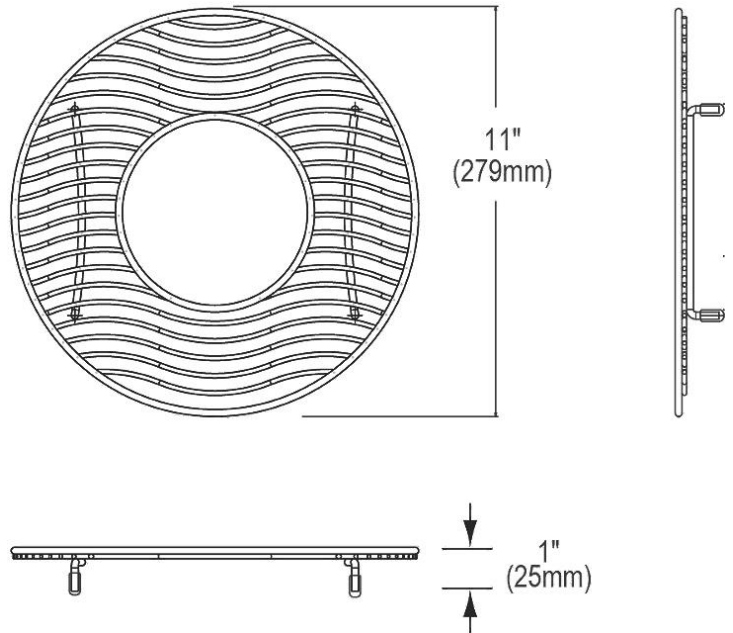

PART: _____ QTY: _____

PROJECT: _____

CONTACT: _____

DATE: _____

NOTES: _____

APPROVAL: _____

In keeping with our policy of continuing product improvement, Elkay reserves the right to change product specifications without notice. Please visit elkay.com for the most current version of Elkay product specification sheets. This specification describes an Elkay product with design, quality, and functional benefits to the user. When making a comparison of other producers' offerings, be certain these features are not overlooked.