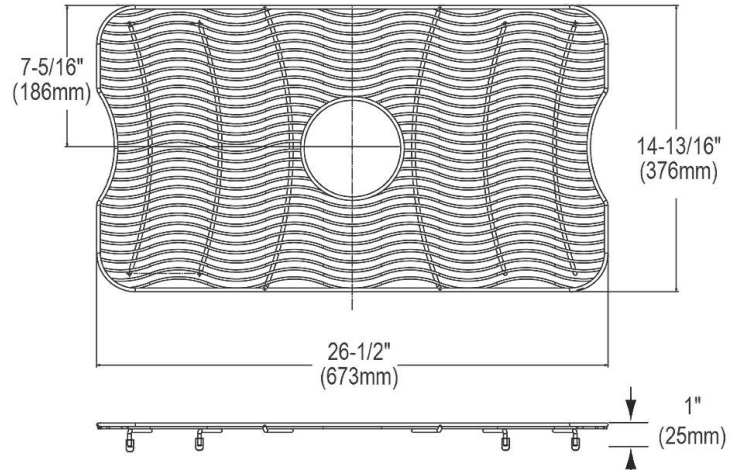

Material:	Stainless Steel
Finish:	Polished Stainless Steel
Dimensions:	26-1/2" x 14-13/16" x 1"
Fits Bowl Size(s):	28" x 16"

Special Note: For bowls with center drain opening

AMERICAN PRIDE. A LIFETIME TRADITION. Like your family, the Elkay family has values and traditions that endure. For almost a century, Elkay has been a family-owned and operated company, providing thousands of jobs that support our families and communities.

[Clean and Care Manual (PDF)](#)

[Clean and Care Manual (PDF)](#)

[Warranty (PDF)](#)