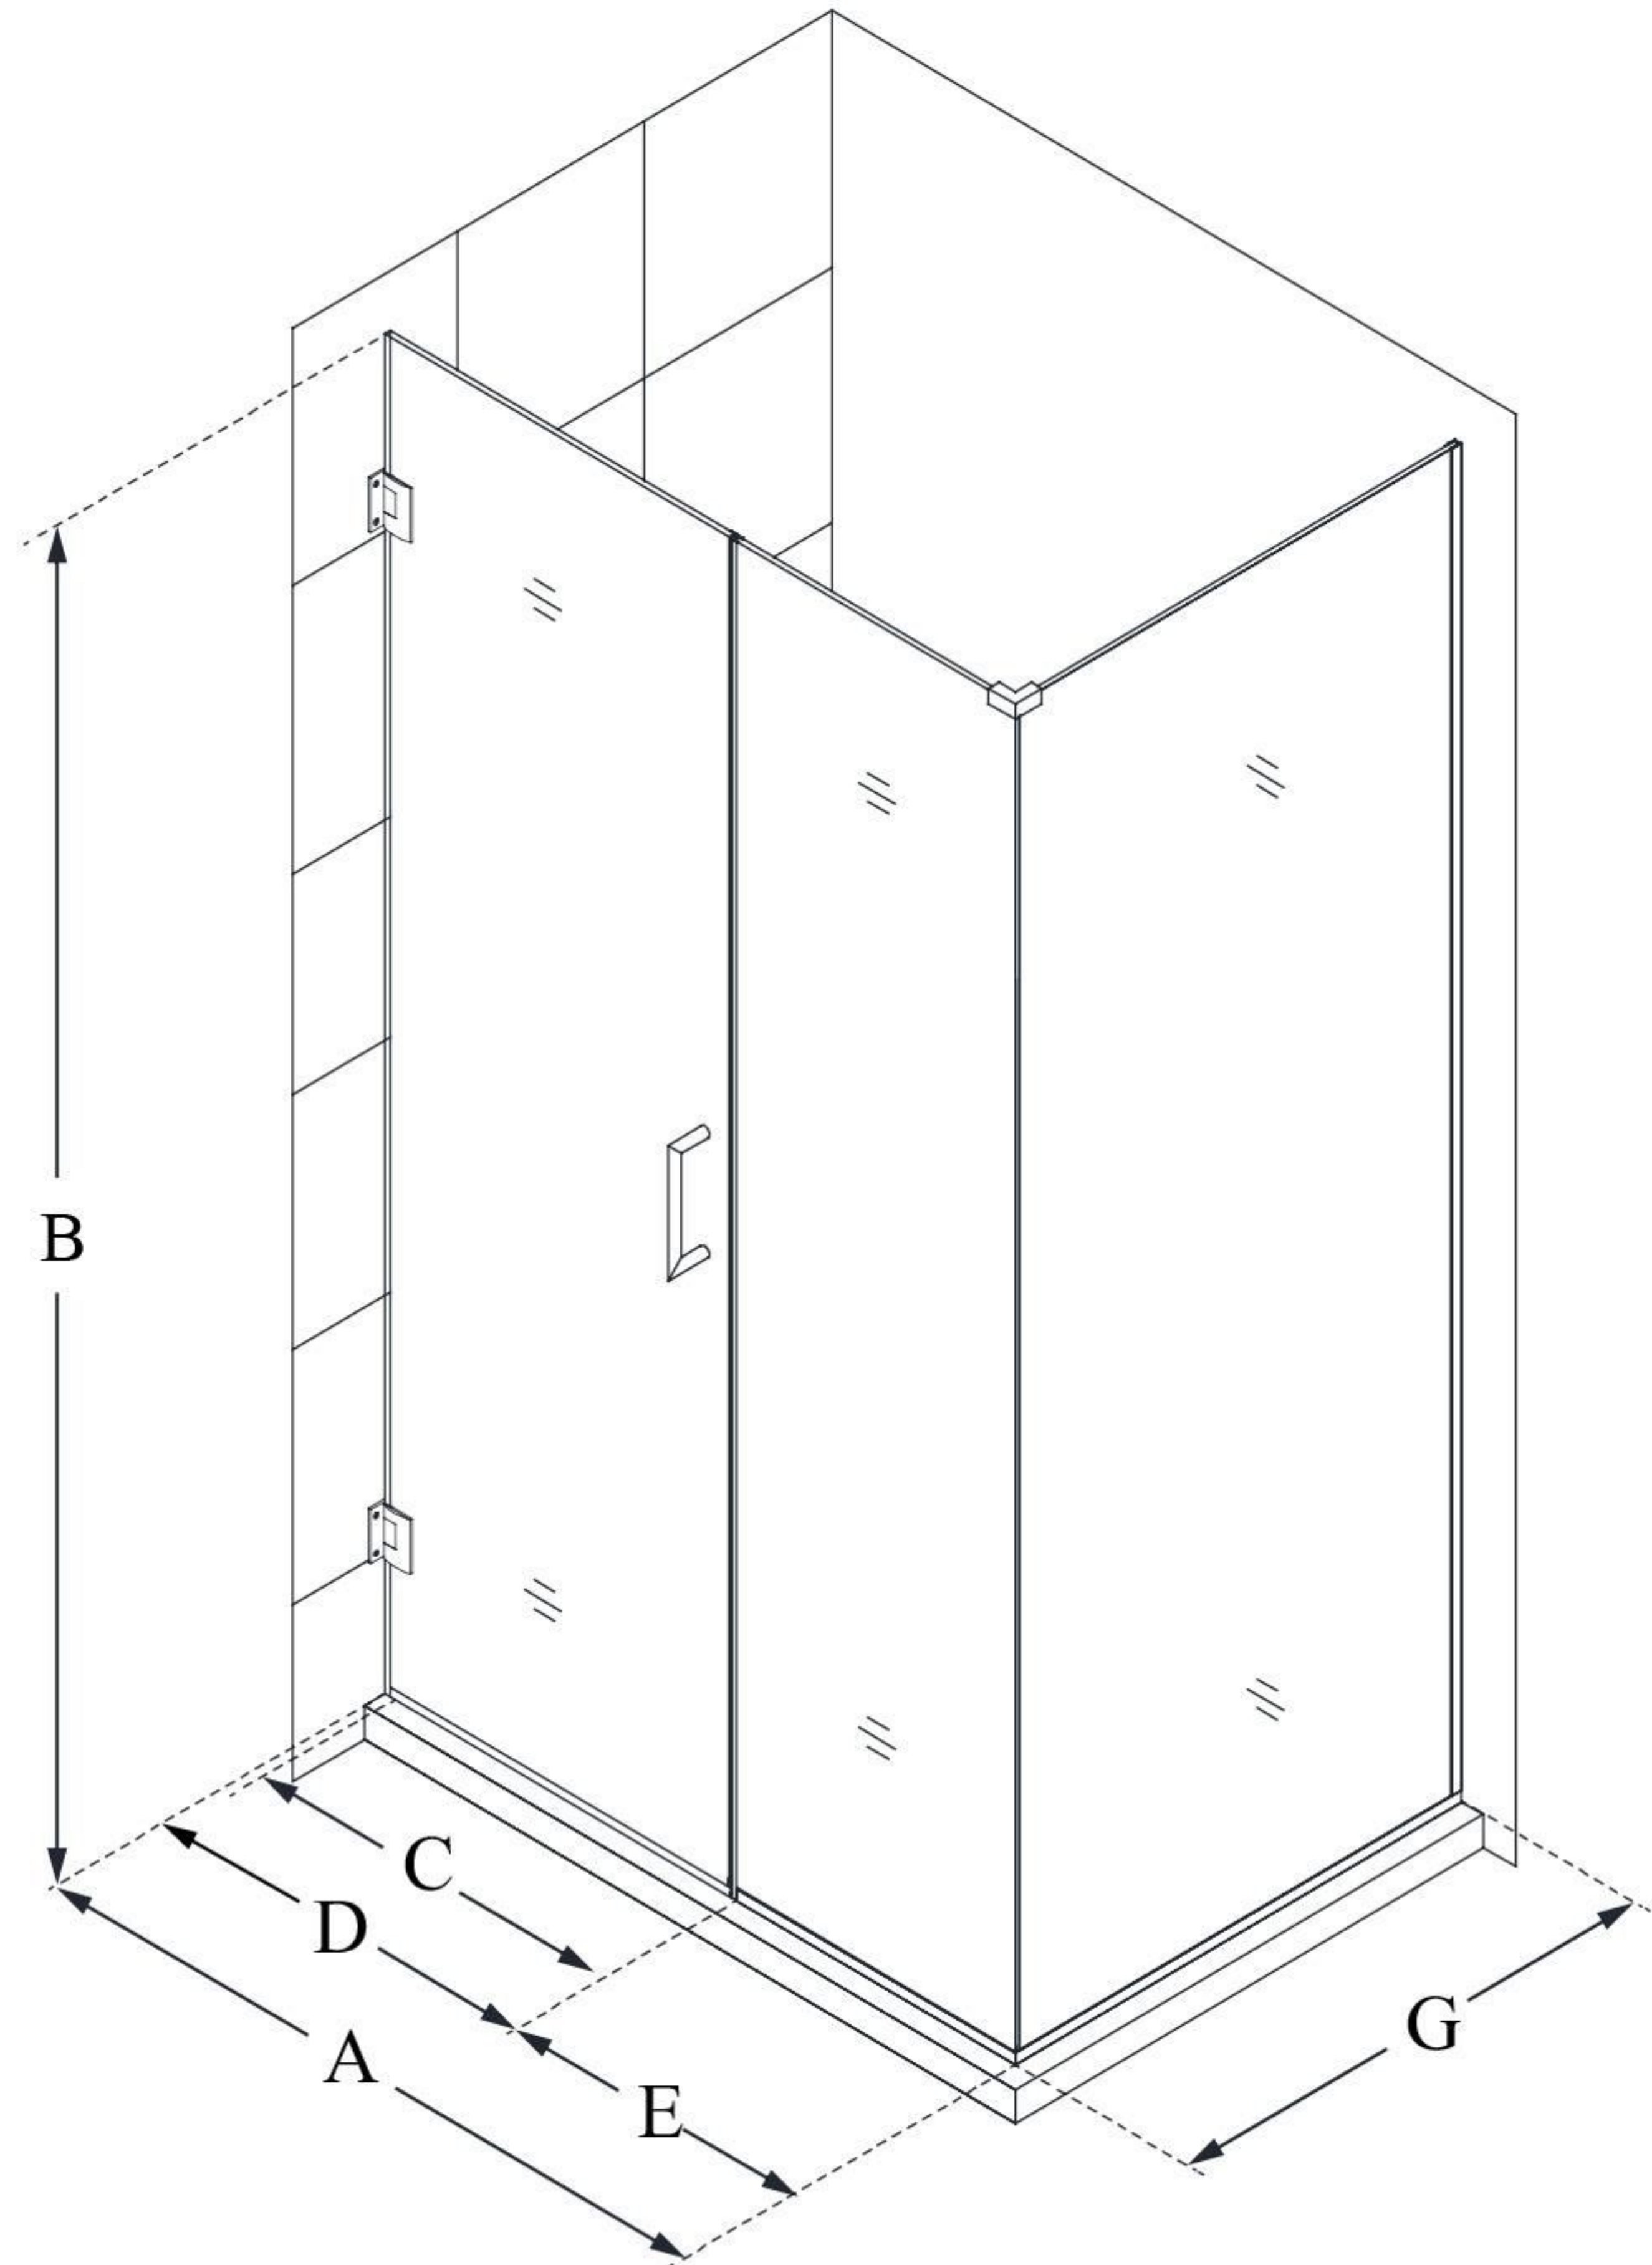

# UNIDOOR PLUS

DreamLine Unidoor Plus 53" W  
x 30 3/8" D x 72" H Frameless  
Hinged Shower Enclosure, Clear  
Glass

**SWING DOOR**

## CONFIGURATION DIMENSIONS:

**A: 53"**  
MODEL WIDTH

**B: 72"**  
MODEL HEIGHT

**C: 22"**  
ACCESS WIDTH

**D: 23"**  
DOOR WIDTH

**E: 30"**  
INLINE PANEL WIDTH

**G: 30 3/8"**  
RETURN PANEL WIDTH

DreamLine reserves the right to update or modify the hardware or materials pictured without prior notice for the purpose of product improvement and customer satisfaction.