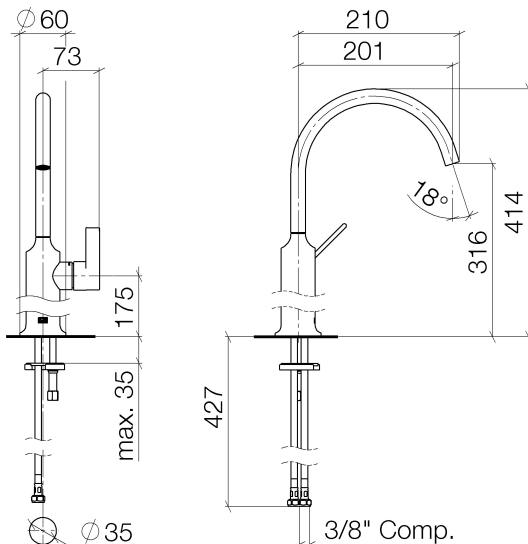

## Sink - VAIA

Single-lever lavatory mixer with extended shank without drain - polished chrome

Article number: 33 534 809-00 0010

- 7-7/8" Projection
- Swiveling spout 360°
- Round aerated stream
- Total height 16-1/4"
- Height to aerator/spout outlet 12-1/2"
- 1-3/8" hole diameter
- 2 x pressure hose with 3/8" compression fitting
- Water flow rate limited to max. 1.2 gpm
- lead-free
- (ADA)
- For combination with vessel sinks.

## Dimensional drawing

All dimensions in mm / inch = mm x 0,0394

Model/program/technical modifications and error excepted  
For more information see: [www.dornbracht.com](http://www.dornbracht.com) + 49 (0) 2371 433-460 mail@dornbrachtgroup.de

Sink - VAIA

Single-lever lavatory mixer with extended shank without drain - polished chrome

Article number: 33 534 809-00 0010

Flow rate chart

### Spare parts list

Number	Item Number	Designation	Number of units
1	90 28 22 313 01-00	spout	1
2	90 15 05 042 00 90	cartridge	1
3	09 24 04 266 90	nut	1
4	09 14 10 091 90	seal	1
5	09 28 30 021-00	cover	1
6	09 20 80 020-00	handle	1
7	09 31 11 030 90	pin	1
8	90 31 20 087 00-00	plug	1
9	09 31 11 011 90	pin	1
10	04 30 11 038 00 90	fixing set	1
11	04 30 04 103 00 90	hose	2