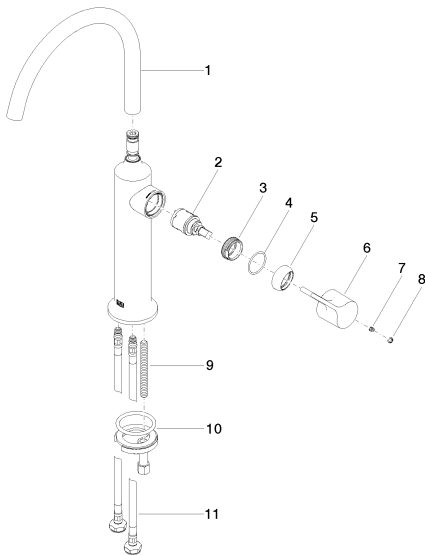

## Sink - VAIA

Single-lever lavatory mixer with extended shank without drain - polished chrome

Article number: 33 534 809-00 0010

- 7-7/8" Projection
- Swiveling spout 360°
- Round aerated stream
- Total height 16-1/4"
- Height to aerator/spout outlet 12-1/2"
- 1-3/8" hole diameter
- 2 x pressure hose with 3/8" compression fitting
- Water flow rate limited to max. 1.2 gpm
- lead-free
- (ADA)
- For combination with vessel sinks.

Sink - VAIA

Single-lever lavatory mixer with extended shank without drain - polished chrome

Article number: 33 534 809-00 0010

Flow rate chart

## Sink - VAIA

Single-lever lavatory mixer with extended shank without drain - polished chrome

Article number: 33 534 809-00 0010

### Spare parts list

Number	Item Number	Designation	Number of units
1	90 28 22 313 01-00	spout	1
2	90 15 05 042 00 90	cartridge	1
3	09 24 04 266 90	nut	1
4	09 14 10 091 90	seal	1
5	09 28 30 021-00	cover	1
6	09 20 80 020-00	handle	1
7	09 31 11 030 90	pin	1
8	90 31 20 087 00-00	plug	1
9	09 31 11 011 90	pin	1
10	04 30 11 038 00 90	fixing set	1
11	04 30 04 103 00 90	hose	2