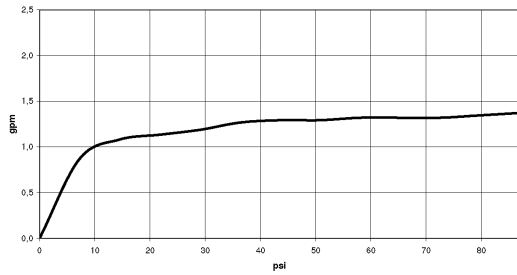

## Dimensional drawing

All dimensions in mm / inch = mm x 0,0394

Model/program/technical modifications and error excepted  
For more information see: [www.dornbracht.com](http://www.dornbracht.com) + 49 (0) 2371 433-460 mail@dornbrachtgroup.de

Sink - VAIA

Single-lever lavatory mixer with extended shank without drain - polished chrome

Article number: 33 534 809-00 0010

Flow rate chart