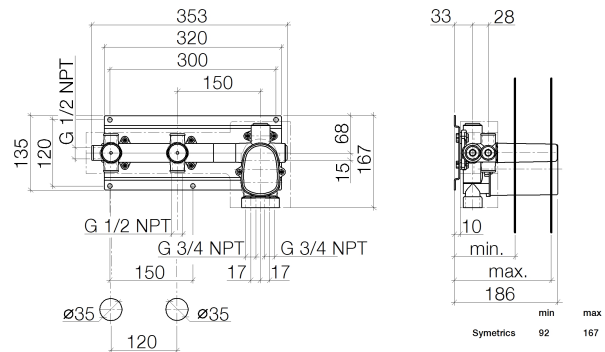

Product specifications

- brass, lead free
- 2x back flow preventer
- 2x female thread 3/4" connections
- 2x outlet 1/2"
- 1x female thread 1/2" outlet for additional valves
- 3x Water protection
- 3x Mud guard
- Sound insulation
- Wall elbow 1/2" (concealed rough parts) Also compatible with xGrid

Only to be used in combination with exposed trim parts 36 417 980-FF / 36 417 985-FF and 36 315 980-FF / 36 315 985-FF

NOTE: Important for certain series! Due to minimum rough-in requirements, a framing of 2x6 studs is needed.

Bath & Spa

Concealed rough parts xTOOL Concealed thermostat rough with two volume controls

Article number: 35529970900010

Surfaces

- 35529970-900010

Exploded assembly drawing

**Order quantity**

No.	Article number	Name	Installation quantity
1	0431200621090	plug	6
2	09141005390	seal	8
3	0431200060090	plug	2
4	09210210290	cap	2
5	09303500290	plug	6
6	0430310240190	fixing set	2
7	09172009290	holder	1
8	0421340770090	nipple	4
9	09141009890	seal	4
10	09230104590	back-flow preventer	2
11	09301113890	disc	18
12	09303005890	screw	6
13	09141018990	seal	1
14	09140500290	seal	2
15	0429050310090	insert	2
16	0431201000090	plug	1
17	09141011190	seal	1
18	09303002790	screw	2
19	09210210390	cap	1
20	0414030730290	gasket kit	1
21	09231002390	nut	4
22	09303015290	screw	4
23	09111104290	accessories	1