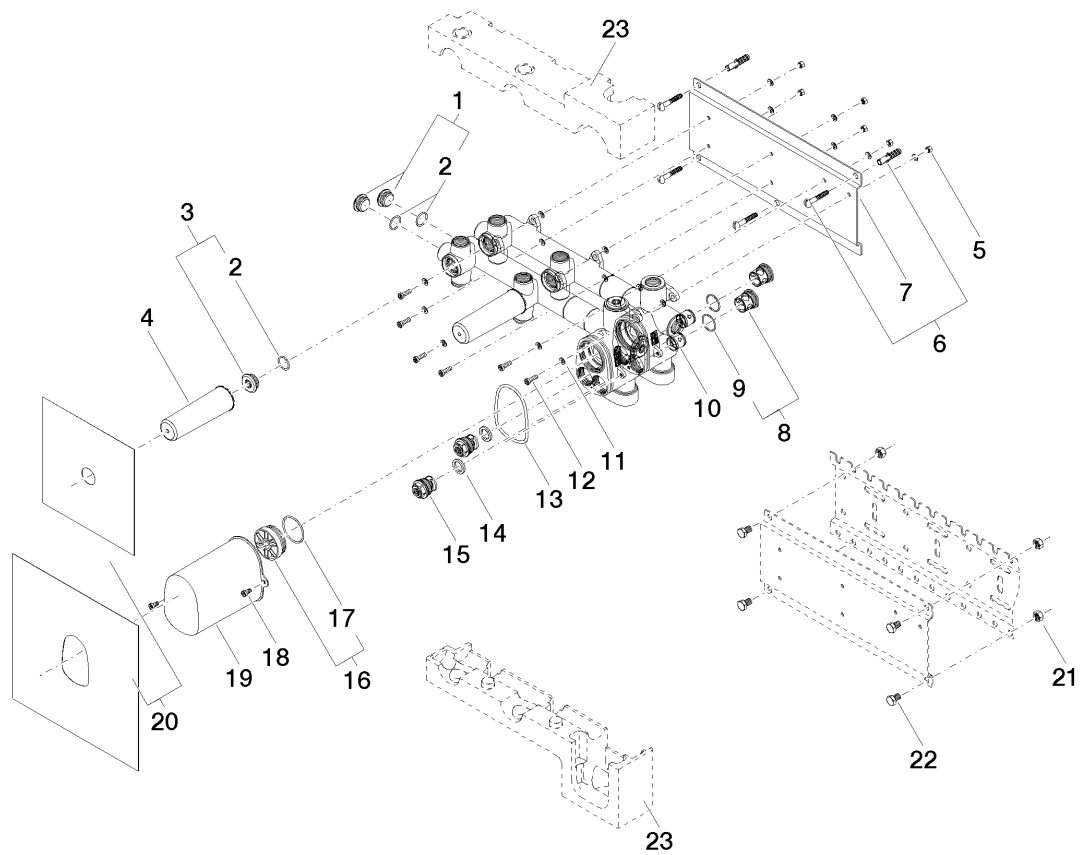

Product specifications

- brass, lead free
- 2x back flow preventer
- 2x female thread 3/4" connections
- 2x outlet 1/2"
- 1x female thread 1/2" outlet for additional valves
- 3x Water protection
- 3x Mud guard
- Sound insulation
- Wall elbow 1/2" (concealed rough parts) Also compatible with xGrid

Only to be used in combination with exposed trim parts 36 417 980-FF / 36 417 985-FF and 36 315 980-FF / 36 315 985-FF

NOTE: Important for certain series! Due to minimum rough-in requirements, a framing of 2x6 studs is needed.

Bath & Spa

Concealed rough parts xTOOL Concealed thermostat rough with two volume controls

Article number: 35529970900010

Surfaces

- 35529970-900010

Exploded assembly drawing

**Order quantity**

No.	Article number	Name	Installation quantity
1	0431200621090	plug	6
2	09141005390	seal	8
3	0431200060090	plug	2
4	09210210290	cap	2
5	09303500290	plug	6
6	0430310240190	fixing set	2
7	09172009290	holder	1
8	0421340770090	nipple	4
9	09141009890	seal	4
10	09230104590	back-flow preventer	2
11	09301113890	disc	18
12	09303005890	screw	6
13	09141018990	seal	1
14	09140500290	seal	2
15	0429050310090	insert	2
16	0431201000090	plug	1
17	09141011190	seal	1
18	09303002790	screw	2
19	09210210390	cap	1
20	0414030730290	gasket kit	1
21	09231002390	nut	4
22	09303015290	screw	4
23	09111104290	accessories	1