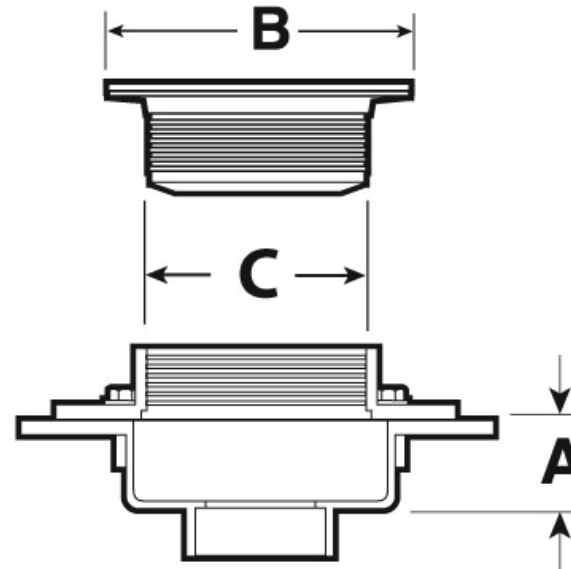

Submittal Sheet

Part Description:
 2" PVC WHITE DWV Tiled Shower Drain
 with a Square Stainless Steel

Part Number:
 322342WSS

Approvals and Listings maintained by:
 Canplas Industries Ltd
 Canada: 1-800-461-5300 USA: 1-888-461-5307

Part #	Part UPC	Colour	Size (inches)	Ctn Qty	Ctn Bar Code	Ctn. Wt (Kgs)	Ctn. Wt (lbs)	Skid Cubic (m)	Skid Cubic (ft)	Ctns/Skid
322342WSS	662671320629	WHITE	2	10	10662671320626	5.71	12.56	1.79	63.37	48

Dimensions (inches)

A	B	C
1.44	3.21	3.21