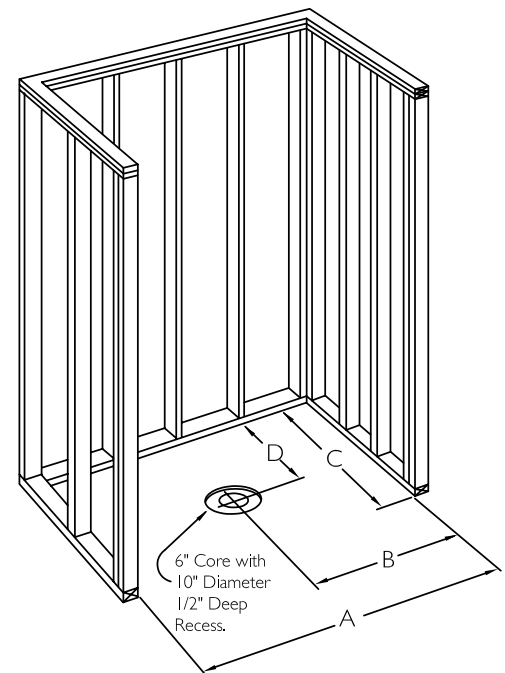

CD Product Sheet

ACCESSIBLE

SST4242SH

MILLENNIA
Enhancing Livable Design

TECHNICAL INFORMATION

OD 42" x 42" x 80"

LOAD FACTOR I

HANDED BY Center Drain

FRONT VIEW

SIDE VIEW

TOP VIEW

FRAMING DIMENSIONS

A 42.25" B 21.125"

C 42" D 21"

ADDITIONAL CODES

ICC/ANSI 17.1, ANSI 24.2, ADAAG, BOCA, NAHBUPC, Southern Building Code