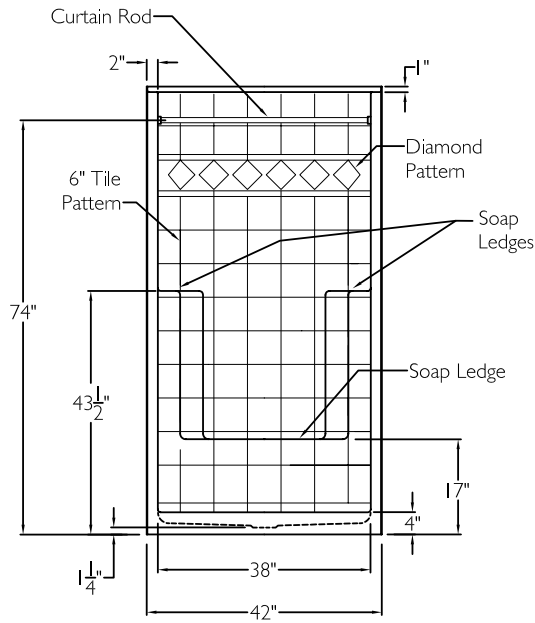

CD Product Sheet

ACCESSIBLE

SST4242SH

MILLENNIA
Enhancing Livable Design

TECHNICAL INFORMATION

OD 42" x 42" x 80"

LOAD FACTOR I

HANDED BY Center Drain

FRONT VIEW

SIDE VIEW

TOP VIEW

FRAMING DIMENSIONS

A 42.25" B 21.125"

C 42" D 21"

ADDITIONAL CODES

ICC/ANSI 17.1, ANSI 24.2, ADAAG, BOCA, NAHBUPC, Southern Building Code