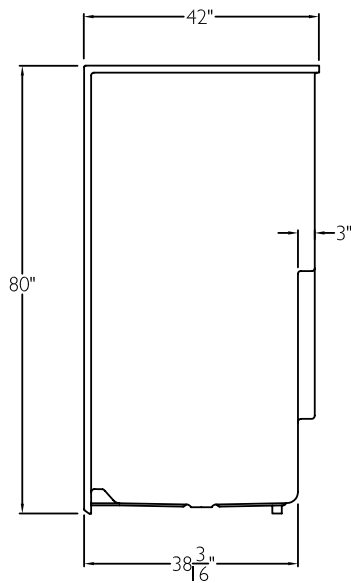

CD Product Sheet

ACCESSIBLE

SST4242SH

MILLENNIA
Enhancing Livable Design

TECHNICAL INFORMATION

OD 42" x 42" x 80"

LOAD FACTOR I

HANDED BY Center Drain

FRONT VIEW

SIDE VIEW

TOP VIEW

FRAMING DIMENSIONS

A 42.25" B 21.125"

C 42" D 21"

ADDITIONAL CODES

ICC/ANSI 17.1, ANSI 24.2, ADAAG, BOCA, NAHBUPC, Southern Building Code