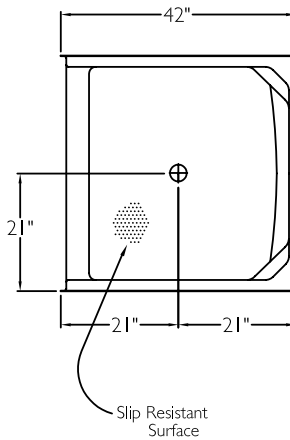

CD Product Sheet

ACCESSIBLE

SST4242SH

MILLENNIA
Enhancing Livable Design

TECHNICAL INFORMATION

OD 42" x 42" x 80"

LOAD FACTOR I

HANDED BY Center Drain

FRONT VIEW

SIDE VIEW

TOP VIEW

FRAMING DIMENSIONS

A 42.25" B 21.125"

C 42" D 21"

ADDITIONAL CODES

ICC/ANSI 17.1, ANSI 24.2, ADAAG, BOCA, NAHBUPC, Southern Building Code