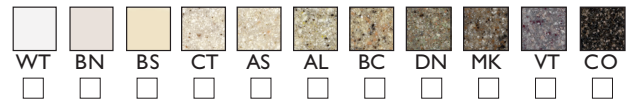

CD Product Sheet

BASES COLLECTION

5050BF COL (BASE)

ID 48" x 48" Threshold 1"

5050BF COL shown in drawing

STANDARD FEATURES

Solid Surface finish- 10 year limited warranty or
Gelcoat finish- 5 year limited warranty
GripSure textured floor

NOTICE OF LIMITATION

Recess as needed to meet finished floor expectations.

FINISH COLOR SELECTION (Check One)

SOLID SURFACE: WT-white, BN-bone, BS-biscuit, CT-cotton seed, AS-ashley, AL-almond, BC-beach, DN-dune, MK-mink, VT-violet, CO-coco
GELCOAT: WT-white, BN-bone, BS-biscuit

BASES COLLECTION (Check One)

Includes standard features, available options can be chosen per Modify Package Options below.

SOLID SURFACE BASE

SSB5050BF COL \$1,168

1" threshold

GELCOAT BASE

XSB5050BF COL \$818