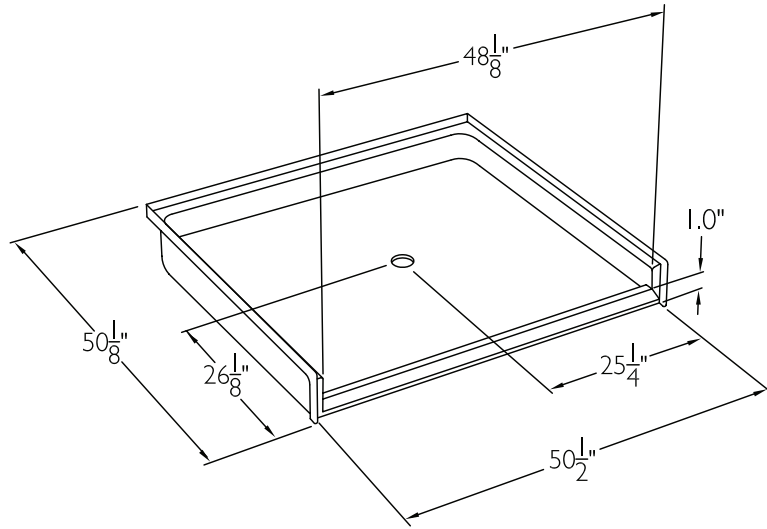

CD Product Sheet

BASES COLLECTION

5050BF COL (BASE)

ID 48" x 48" Threshold 1"

5050BF COL shown in drawing

STANDARD FEATURES

Solid Surface finish- 10 year limited warranty or
Gelcoat finish- 5 year limited warranty
GripSure textured floor