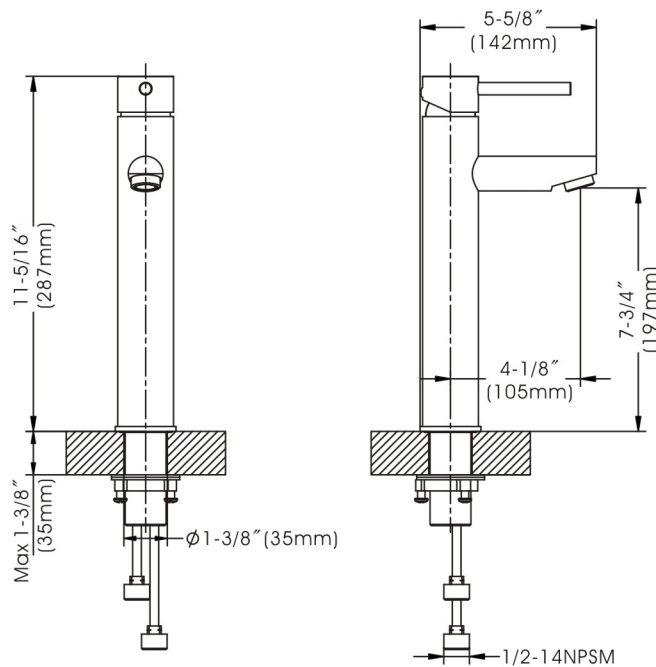

Casmir - Single Handle Vessel Faucet

- * Single Hole Installation
- * Includes a Unique Push Down Pop-up Drain that Works for Both Overflow and No Overflow Lavatory Sinks
- * 7-3/4" High and 4-1/8" Long One Piece Solid Cast Brass Spout, Zinc Handle
- * Copper Waterway Construction with 1/2" -14 NPSM Connection
- * Premium Grade Ceramic Cartridge (Type N)
- * Flow Rate: 1.2GPM
- * 100% Pressure System Tested
- * Lifetime Limited Warranty; 5 year warranty from date of purchase for Commercial users.

| | |
|----------------------|--|
| Project / Job Name | |
| Architect / Engineer | |
| Contractor | |
| Model | |
| Quantity | |

Model No. :

192-6480 (CH)

192-6481 (BN *Spotless PVD*)
 (Shown Model)

- Product Compliance:**
- ASME A112.18.1 / CSA B125.1
 - NSF 61 - Section 9
 - NSF 372 (Low Lead Content)
 - ANSI A117.1 (ADA)
 - EPA - Water Sense