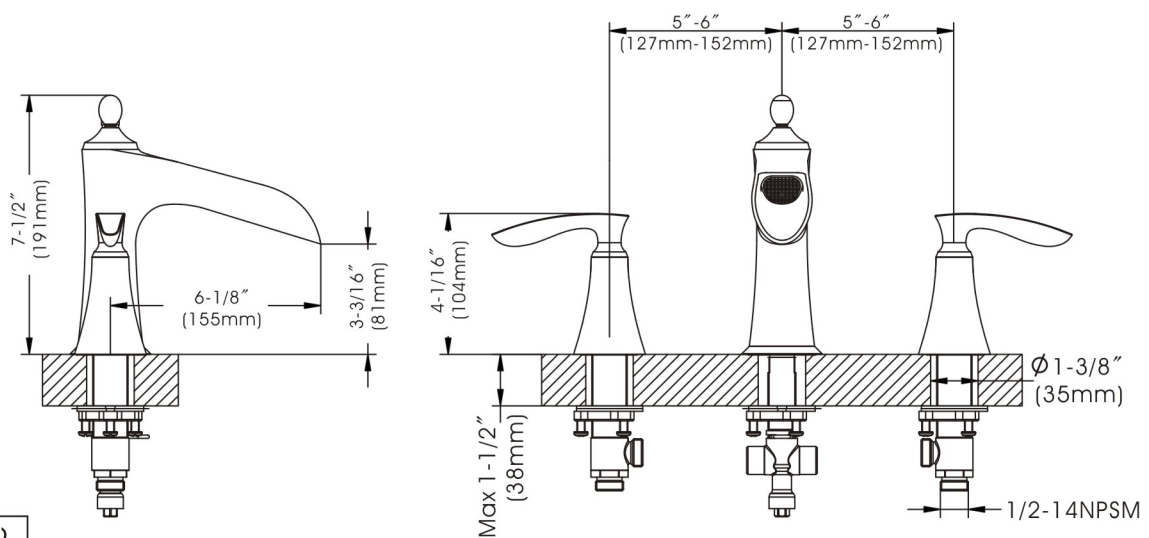

# Aegean- Roman Tub Faucet

- \* 3-3/16" High and 6-1/8" Long Spout, Zinc Handle, Brass Body
- \* Solid Brass Waterway Construction with 1/2" -14 NPSM Connection
- \* 1/4 Turn Premium Grade High Flow Rate Ceramic Cartridges (Type J)
- \* Flow Rate: 4.0GPM@20PSI
- \* 100% Pressure System Tested
- \* Lifetime Limited Warranty; 5 year warranty from date of purchase for Commercial users.

Project / Job Name	
Architect / Engineer	
Contractor	
Model	
Quantity	

**Model No. :**

192-6440 (CH)

192-6441 (BN *Spotless PVD*)  
 (Shown Model)

192-6442 (ORB)

**Product Compliance:**  
 • ASME A112.18.1 / CSA B125.1  
 • ANSI A117.1 (ADA)