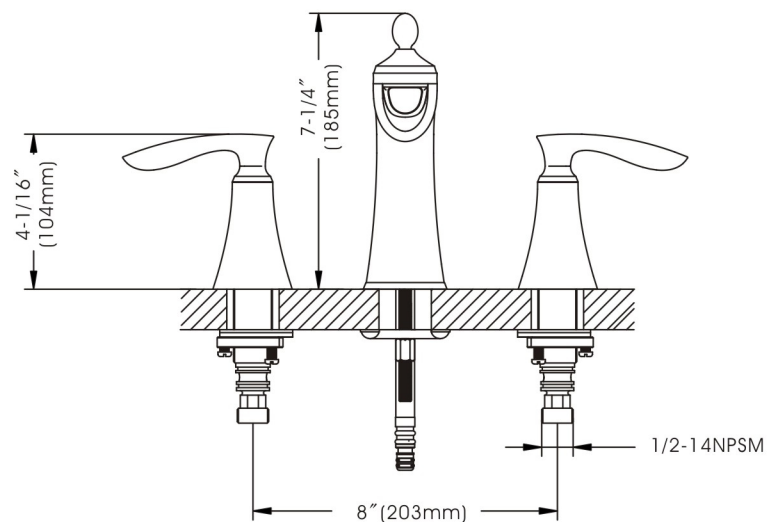

Aegean - Wide Spread Bathroom Faucet

- * Wide Spread 6" - 10" Center-set, 3 Hole Installation
- * Brass Pop-up Drain Assembly Included
- * 3-7/8" High and 5-3/8" Long Brass Spout, Zinc Handle, Zinc Body
- * "Quick Connect" Type Connection Hose
- * 1/4 Turn Premium Grade Ceramic Cartridges (Type J)
- * Brass Waterway Construction with 1/2" - 14 NPSM Connection
- * Flow Rate: 1.2 GPM
- * 100% Pressure System Tested
- * Lifetime Limited Warranty; 5 year warranty from date of purchase for Commercial users.

Project / Job Name	
Architect / Engineer	
Contractor	
Model	
Quantity	

Model No. :

192-6437 (CH)

192-6438 (BN *Spotless PVD*)
 (Shown Model)

192-6439 (ORB)

- Product Compliance:**
- ASME A112.18.1 / CSA B125.1
 - NSF 61 - Section 9
 - NSF 372 (Low Lead Content)
 - ANSI A117.1 (ADA)
 - EPA - Water Sense