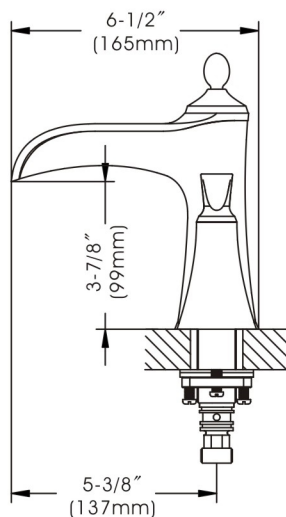

Aegean - Wide Spread Bathroom Faucet

- * Wide Spread 6" - 10" Center-set, 3 Hole Installation
- * Brass Pop-up Drain Assembly Included
- * 3-7/8" High and 5-3/8" Long Brass Spout, Zinc Handle, Zinc Body
- * "Quick Connect" Type Connection Hose
- * 1/4 Turn Premium Grade Ceramic Cartridges (Type J)
- * Brass Waterway Construction with 1/2" - 14 NPSM Connection
- * Flow Rate: 1.2 GPM
- * 100% Pressure System Tested
- * Lifetime Limited Warranty; 5 year warranty from date of purchase for Commercial users.

Project / Job Name	
Architect / Engineer	
Contractor	
Model	
Quantity	

Model No. :

192-6437 (CH)

192-6438 (BN *Spotless PVD*)
 (Shown Model)

192-6439 (ORB)

- Product Compliance:**
- ASME A112.18.1 / CSA B125.1
 - NSF 61 - Section 9
 - NSF 372 (Low Lead Content)
 - ANSI A117.1 (ADA)
 - EPA - Water Sense