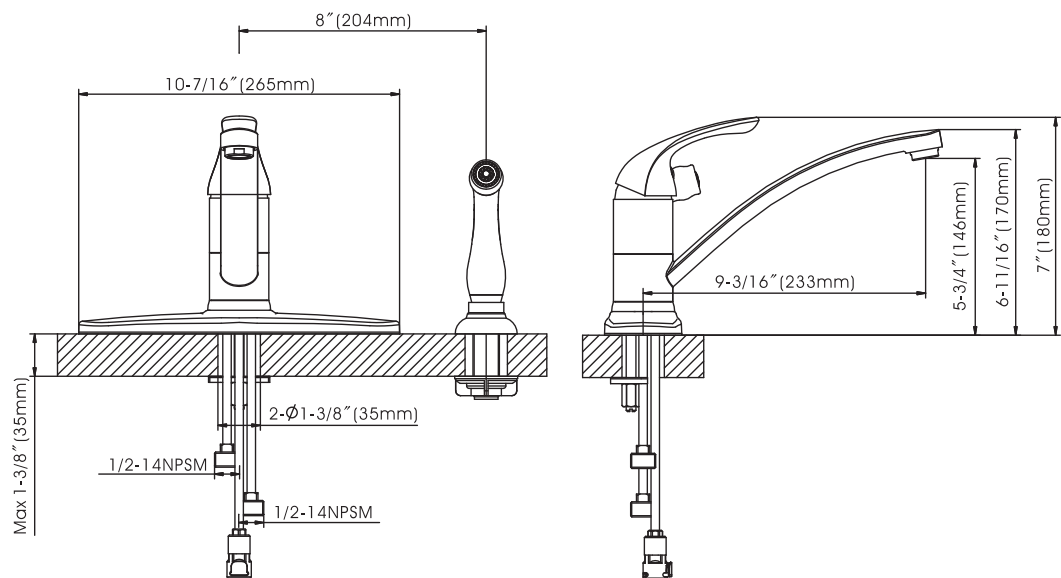

Model No. :

☐ 191-6574 (CH)

☐ 191-6575 (BN *Spotless* PVD)
(Shown Model)

1. **Product Compliance:**
2. ASME A112.18.1 / CSA B125.1
   - NSF 61 - Section 9
   - NSF 372 (Low Lead Content)
   - ANSI A117.1 (ADA)