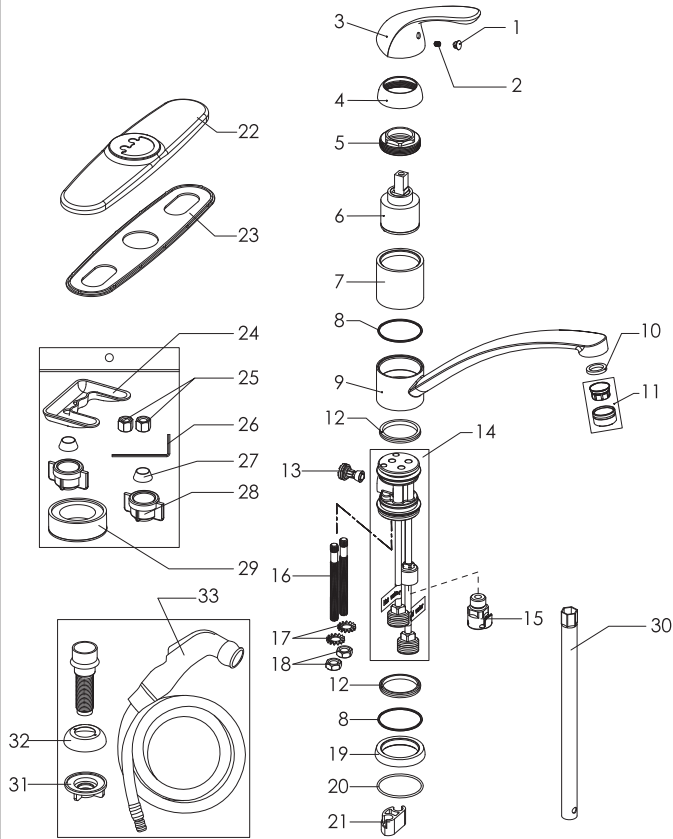

Noble - Single Handle Kitchen Faucet With Side Spray

- * 6" - 8" Center-set, 4 Hole Installation, 360° Swing Brass Tube Spout, Zinc Handle
- * Removable Stainless Steel Deck Plate For Two Hole Installation
- * Matching Plastic Side Sprayer With 49" "Quick Connect" Sprayer Hose
- * Copper Waterway Construction with 1/2" -14 NPSM Connection
- * Premium Grade Ceramic Cartridge (Type H)
- * Flow Rate: 1.8GPM
- * 100% Pressure System Tested

Project / Job Name	
Architect / Engineer	
Contractor	
Model	
Quantity	

Model No. :

191-6574 (CH)

191-6575 (BN *Spotless* PVD)
 (Shown Model)

- Product Compliance:**
- ASME A112.18.1 / CSA B125.1
 - NSF 61 - Section 9
 - NSF 372 (Low Lead Content)
 - ANSI A117.1 (ADA)

Noble - Single Handle Kitchen Faucet With Side Spray

Model No. :

191-6574 (Polished Chrome)

191-6575 (Brushed Nickel **Spotless** PVD)

No.	Part Name	Material
1	Index	Plastic
2	Set Screw	Stainless Steel
3	Handle	Zinc
4	Trim Cap	Plastic
5	Cartridge Lock Nut	Stainless Steel
6	Cartridge	Ceramic
7	Cartridge Sleeve	Zinc
8	Wearing Ring	Plastic
9	Spout	Brass
10	Washer	Rubber
11	Aerator	Brass+Plastic
12	Sealing Ring	Rubber
13	Diverter	Brass+Plastic
14	Waterway	Brass
15	Quick Connect Assembly	Plastic
16	Bolt	Stainless Steel
17	Stainless Steel Washer	Stainless Steel
18	Lock Nut	Stainless Steel
19	Hub Base	Zinc
20	O-Ring	Rubber
21	Plastic Washer	Plastic
22	Deck Plate	Stainless Steel
23	Putty Plate	Plastic
24	Clamp	Stainless Steel
25	Lock Nut	Stainless Steel
26	Allen Key	Stainless Steel
27	Sealing Ring	Rubber
28	Plastic Nut	Plastic
29	Teflon Tape	Plastic
30	Socket Wrench	Steel
31	Plastic Lock Nut	Stainless Steel
32	Spray Gasket	Plastic
33	Side Spray	Plastic