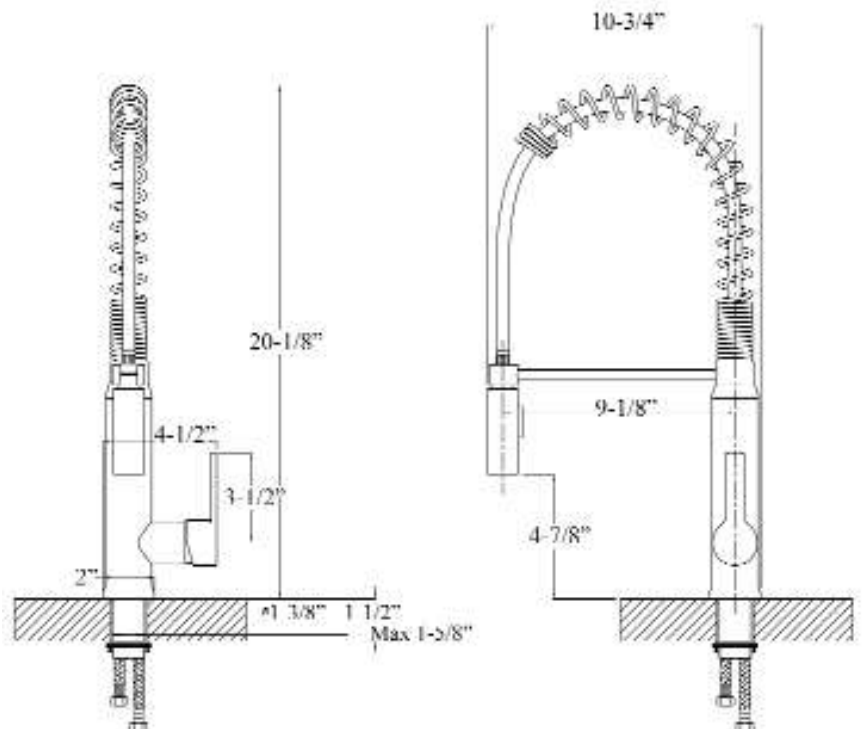

SANTOS SPRING SINGLE HANDLE KITCHEN FAUCET

Cat. No.
KFS421-L2

L: 4-1/2"
W: 10-3/4"
H: 20-1/8"

Features:

- ▶ Constructed of solid brass
- ▶ Spring gooseneck spout
- ▶ Magnetic pull down spray
- ▶ Includes 2 braided hoses
- ▶ Hoses have 1/2" male connectors
- ▶ Ceramic disc cartridges
- ▶ Height to spout 4-7/8"
- ▶ Spout reach 9-1/8"
- ▶ Flow rate is 1.8 GPM at 60 psi
- ▶ cUPC/NSF/AB1953 Certified

Finishes:

- CP** Polished Chrome
BN Brushed Nickel
ORB Oil Rubbed Bronze

Dimensions of fixture are nominal and may vary. Dimensions and specifications subject to change without notice.