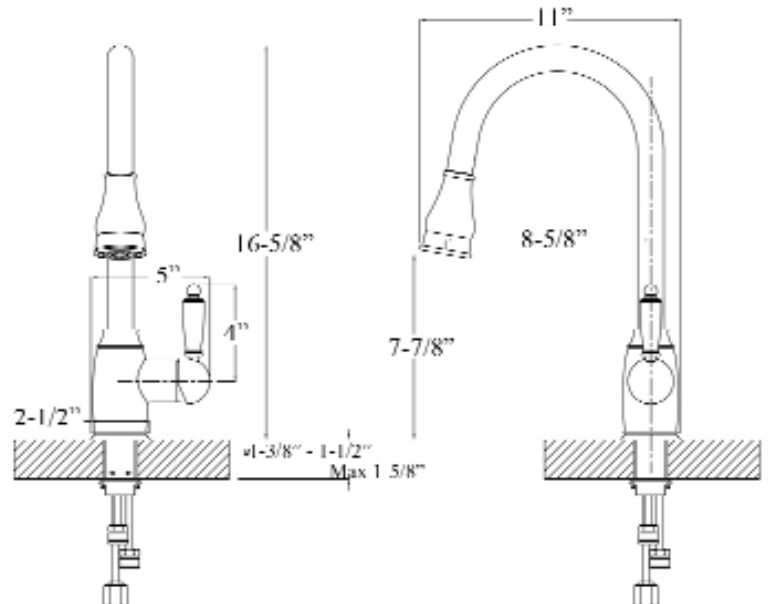

BAY SINGLE HANDLE KITCHEN FAUCET

Cat. No.
KFS408-L2

L: 5"
W: 11"
H: 16-5/8"

Features:

- ▶ Constructed of solid brass
- ▶ Gooseneck spout
- ▶ Magnetic pull down spray
- ▶ Includes 2 braided hoses
- ▶ Hoses have 1/2" male connectors
- ▶ Height to spout 7-7/8"
- ▶ Spout reach 8-5/8"
- ▶ Ceramic disc cartridges
- ▶ Flow rate is 1.8 GPM at 60 psi
- ▶ cUPC/NSF/AB1953 Certified

Finishes:

CP Polished Chrome
SN Brushed Nickel
ORB Oil Rubbed Bronze

Dimensions of fixture are nominal and may vary. Dimensions and specifications subject to change without notice.